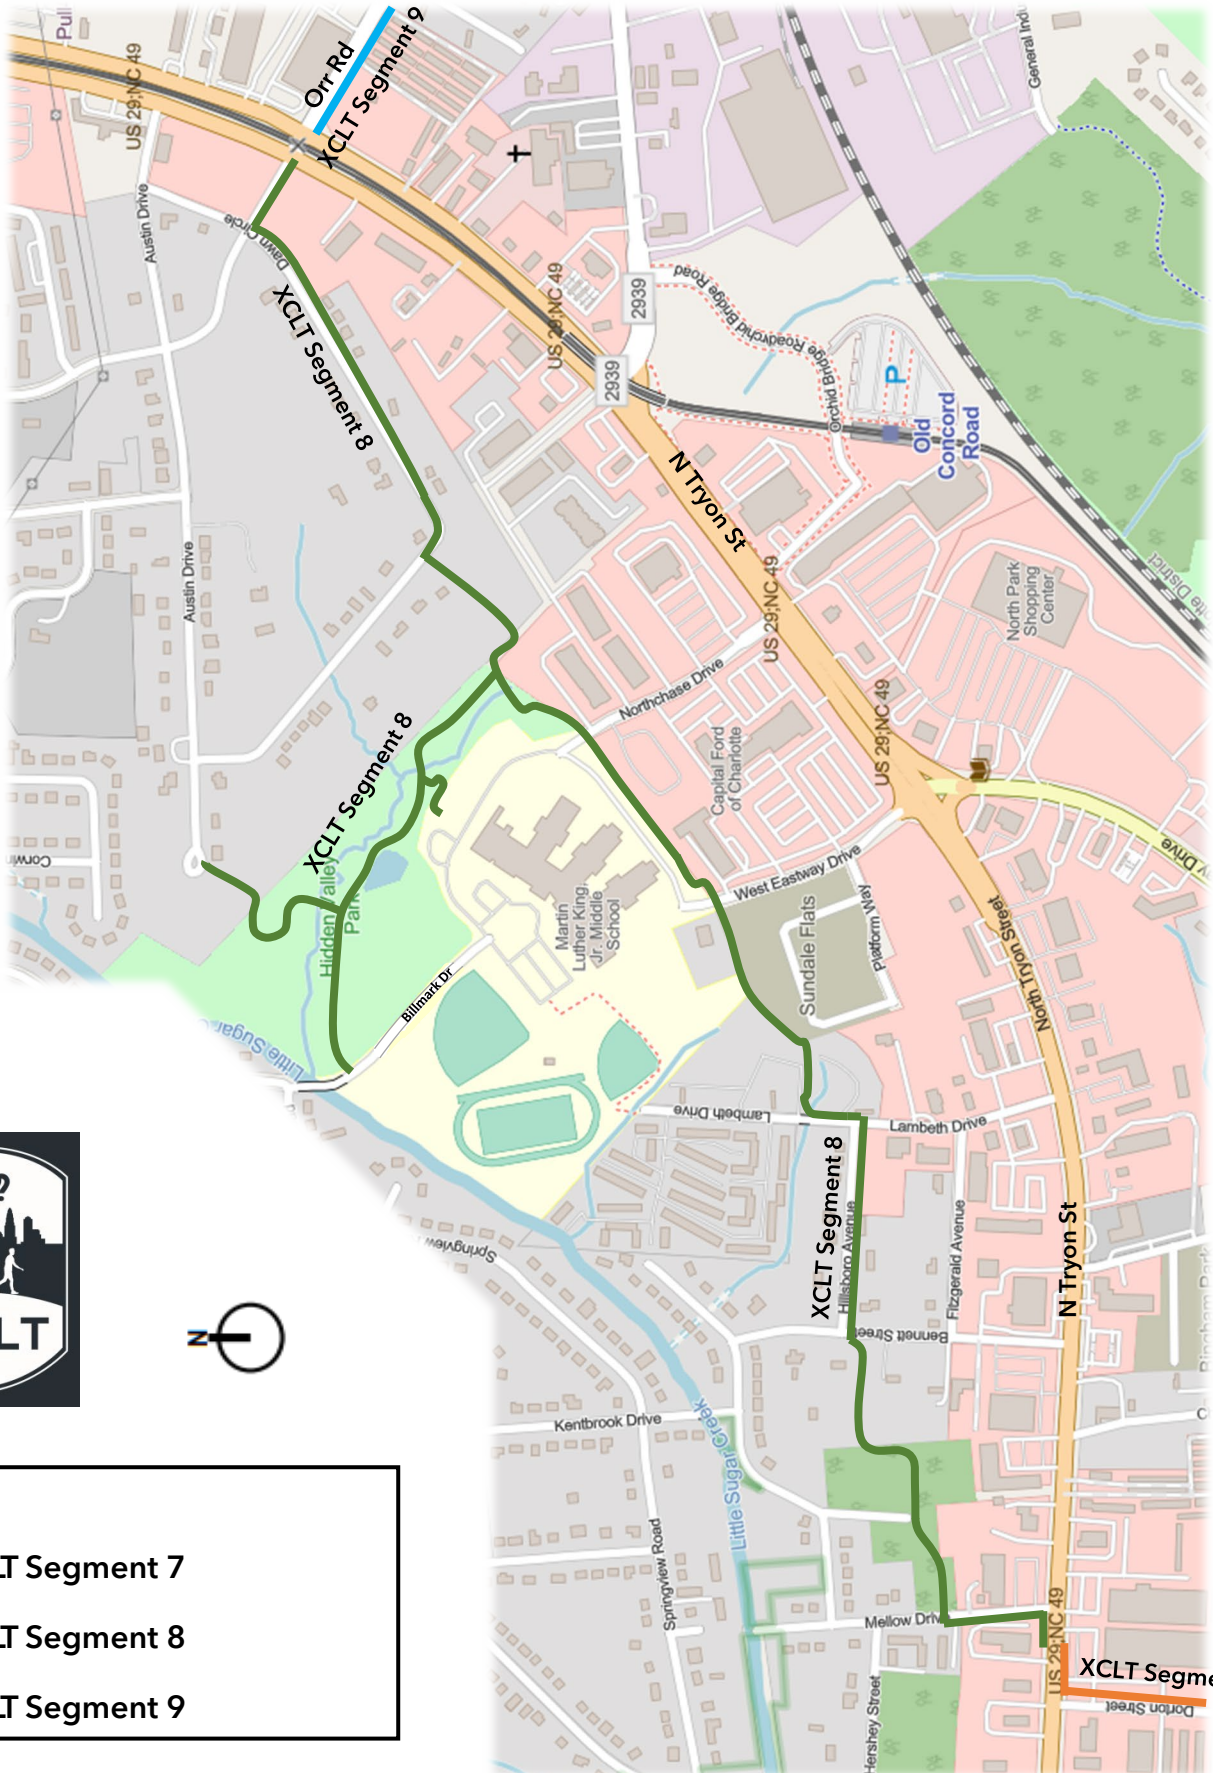

N Tryon to Orr Rd XCLT Segment 8

Trail Length: 1.38 Miles Connector Lengths: 0.91 Miles

Legend:

- XCLT Segment 7
- XCLT Segment 8
- XCLT Segment 9