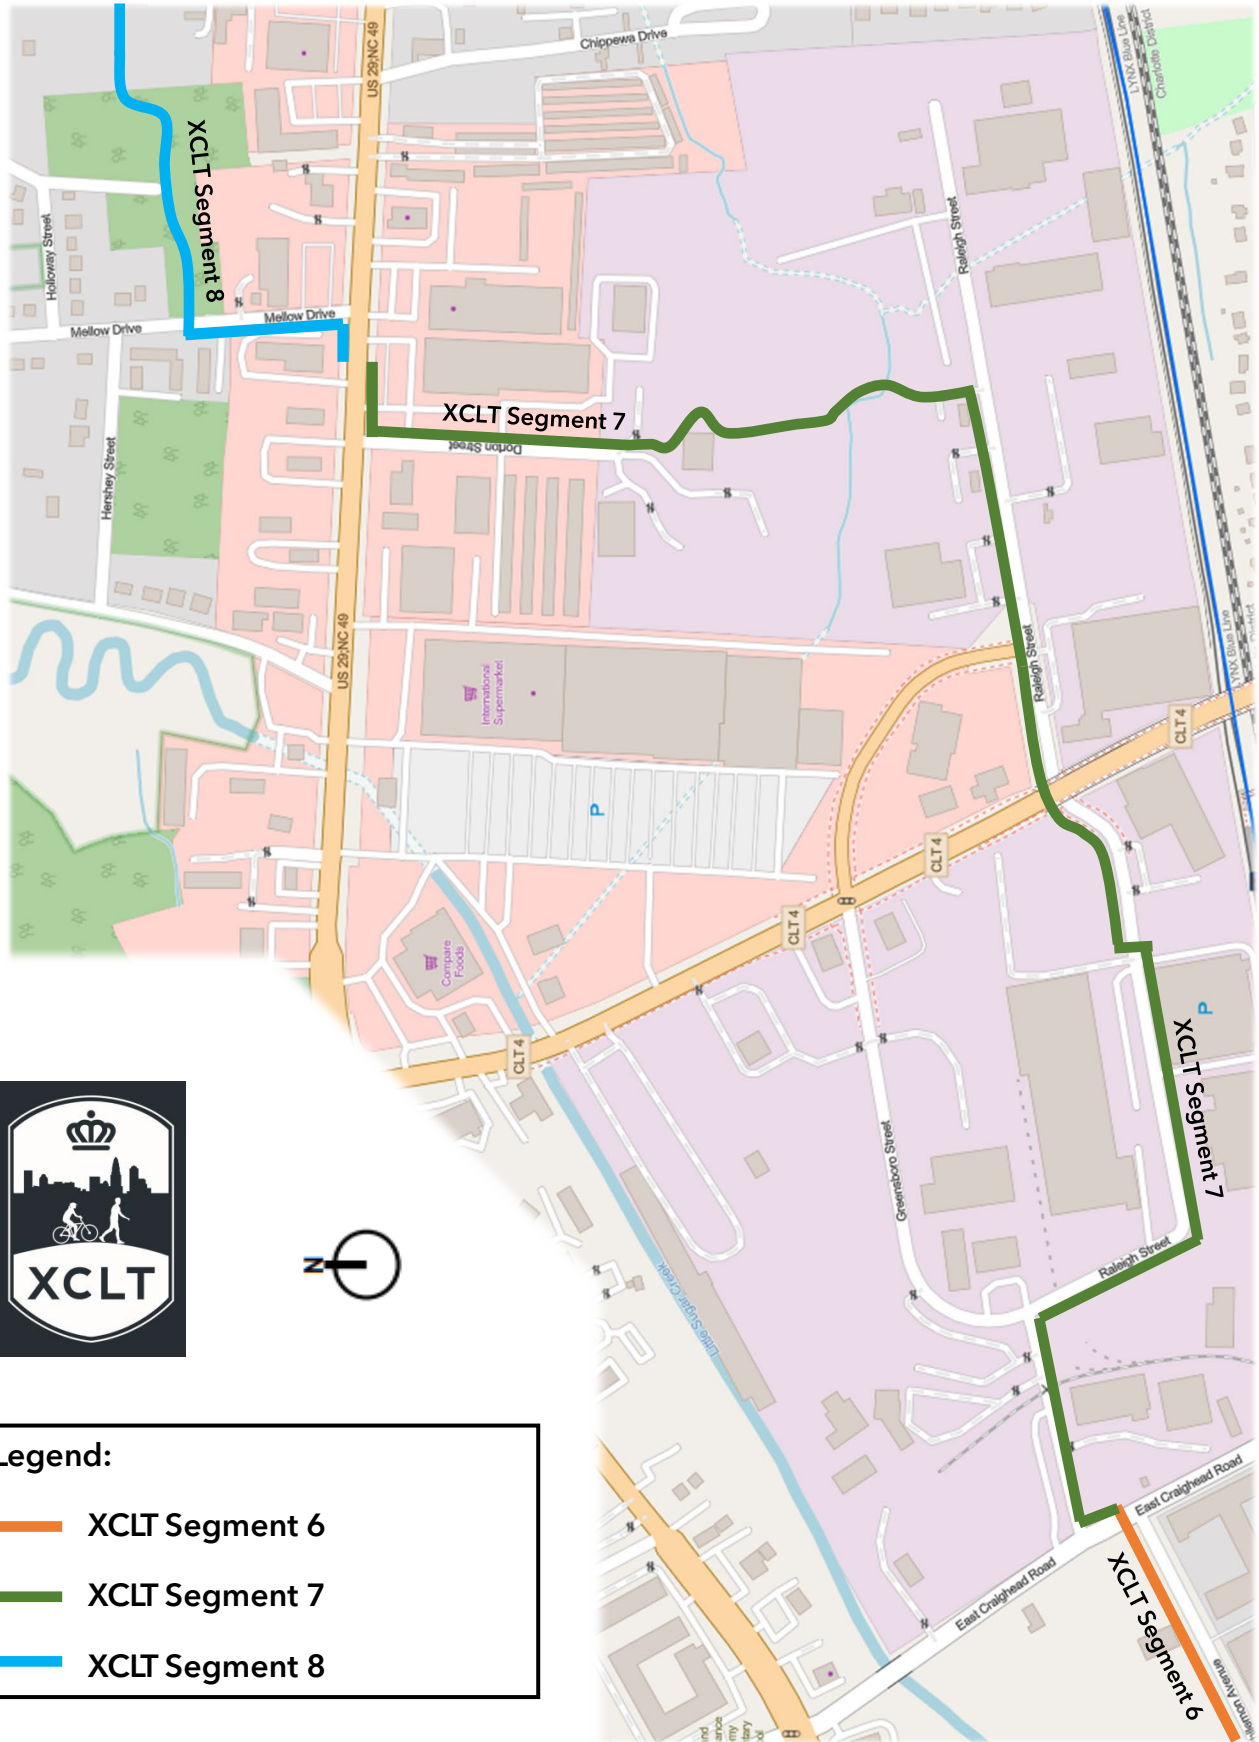

Craighead Rd to N Tryon St XCLT Segment 7

Trail Length: 1.08 Miles

Legend:

-  XCLT Segment 6
-  XCLT Segment 7
-  XCLT Segment 8