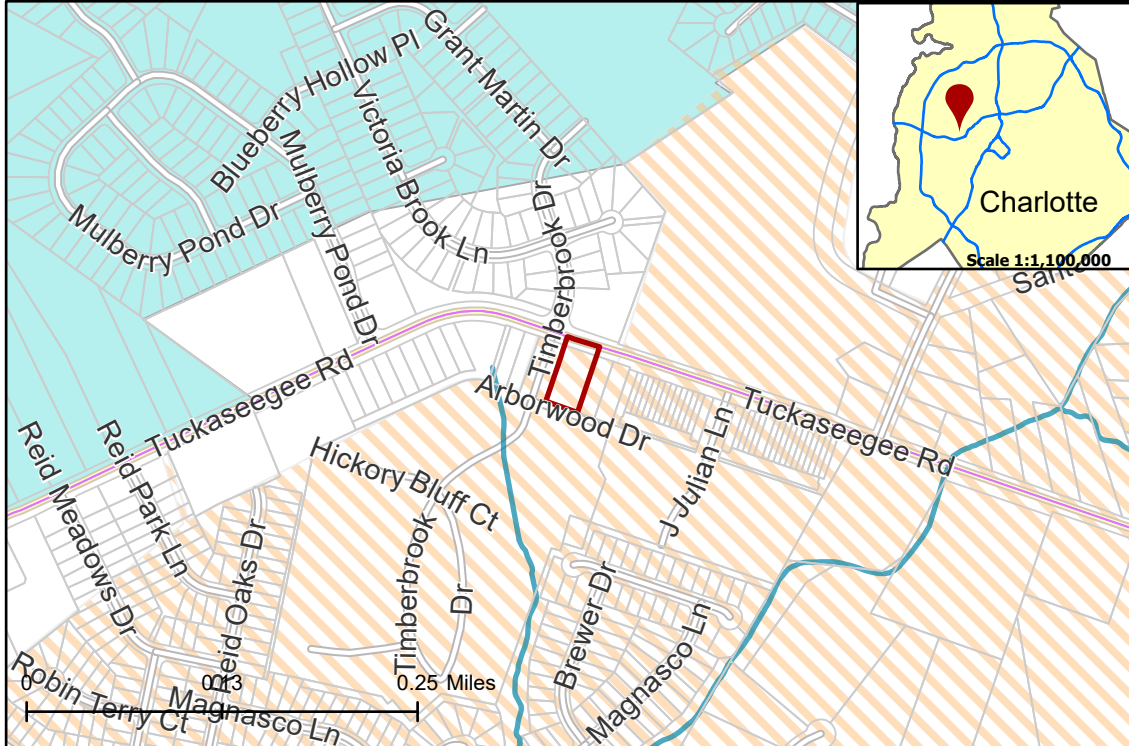

**2021-189: Bentley Pham**

**Rezoning Map**

**Current Zoning** R-4 AIR (Single Family Residential, Airport Noise Overlay)

**Requested Zoning** R-22MF AIR (Multi-Family Residential, Airport Noise Overlay)

**CHARLOTTE**  
PLANNING, DESIGN  
& DEVELOPMENT

Approximately 0.52 acres

**Location of Requested Rezoning**

- 2021-189
- Inside City Limits
- Parcel
- Streams
- Airport Noise Overlay
- Lower Lake Wylie - Protected Area
- City Council District**
- 3-Victoria Watlington