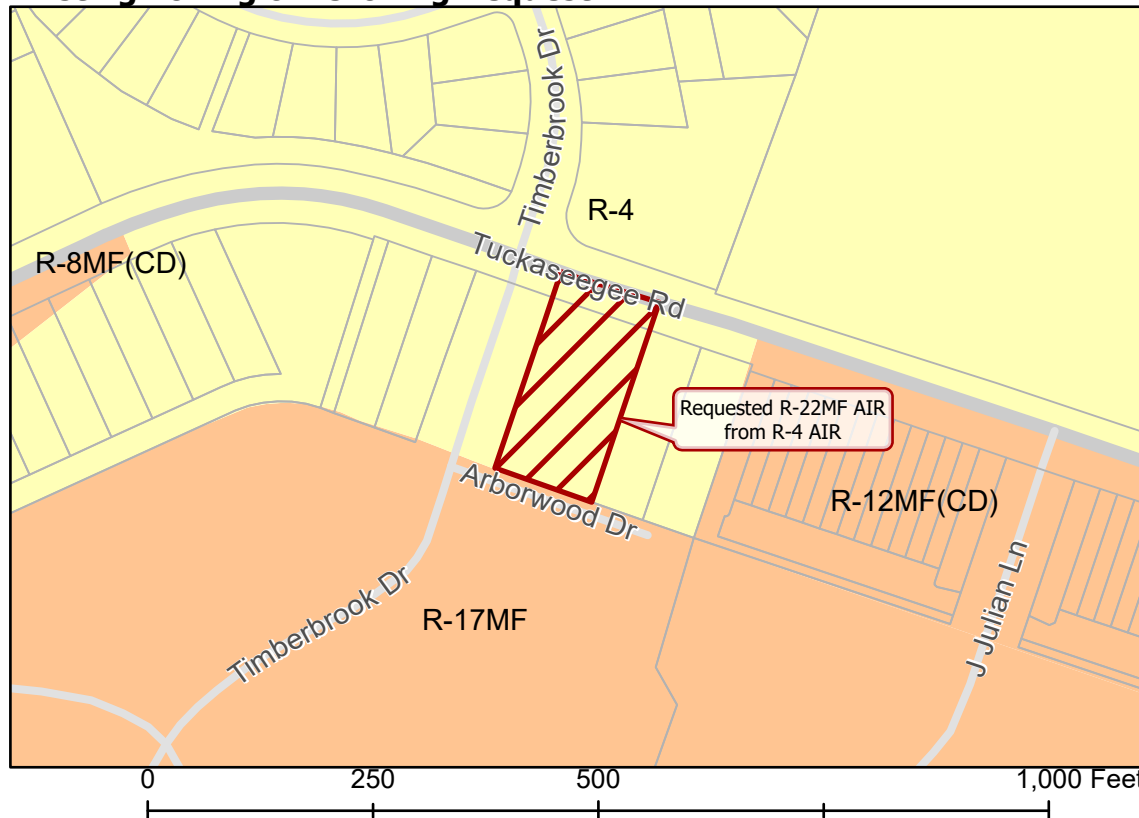

**2021-189: Bentley Pham**

**Rezoning Map**

**Current Zoning** R-4 AIR (Single Family Residential, Airport Noise Overlay)

**Requested Zoning** R-22MF AIR (Multi-Family Residential, Airport Noise Overlay)

**CHARLOTTE**  
PLANNING, DESIGN  
& DEVELOPMENT

Approximately 0.52 acres

**Location of Requested Rezoning**

- 2021-189
- Inside City Limits
- Parcel
- Streams
- Airport Noise Overlay
- Lower Lake Wylie - Protected Area
- City Council District**
- 3-Victoria Watlington

**Existing Zoning & Rezoning Request**

- Requested R-22MF AIR from R-4 AIR
- Zoning Classification**
- Single Family
- Multi-Family

Map Created 11/18/2021