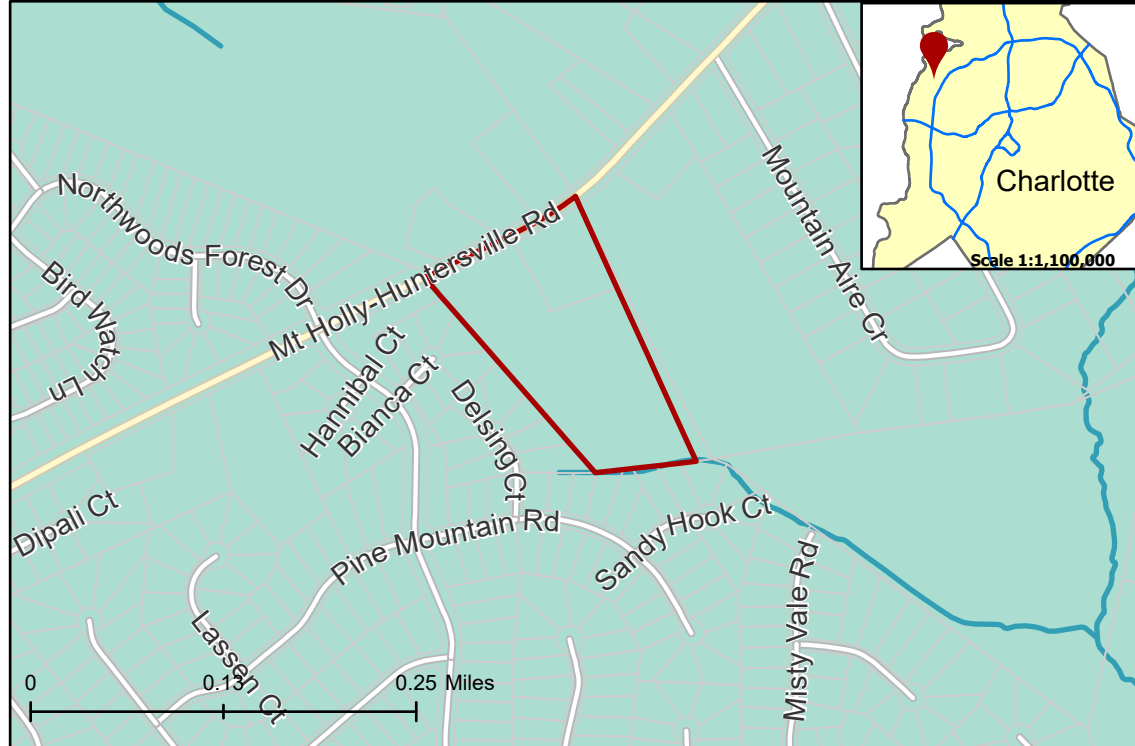

2021-169: City of Charlotte

Rezoning Map

Current Zoning R-3 (Single Family Residential)
Requested Zoning NS (Neighborhood Services)

Approximately 9.43 acres
Location of Requested Rezoning

- 2021-169
- Inside City Limits
- Parcel
- Streams
- Lake Wylie - Protected Area

City Council District
2-Malcolm Graham

Existing Zoning & Rezoning Request

- Requested NS from R-3
- Zoning Classification**
Single Family