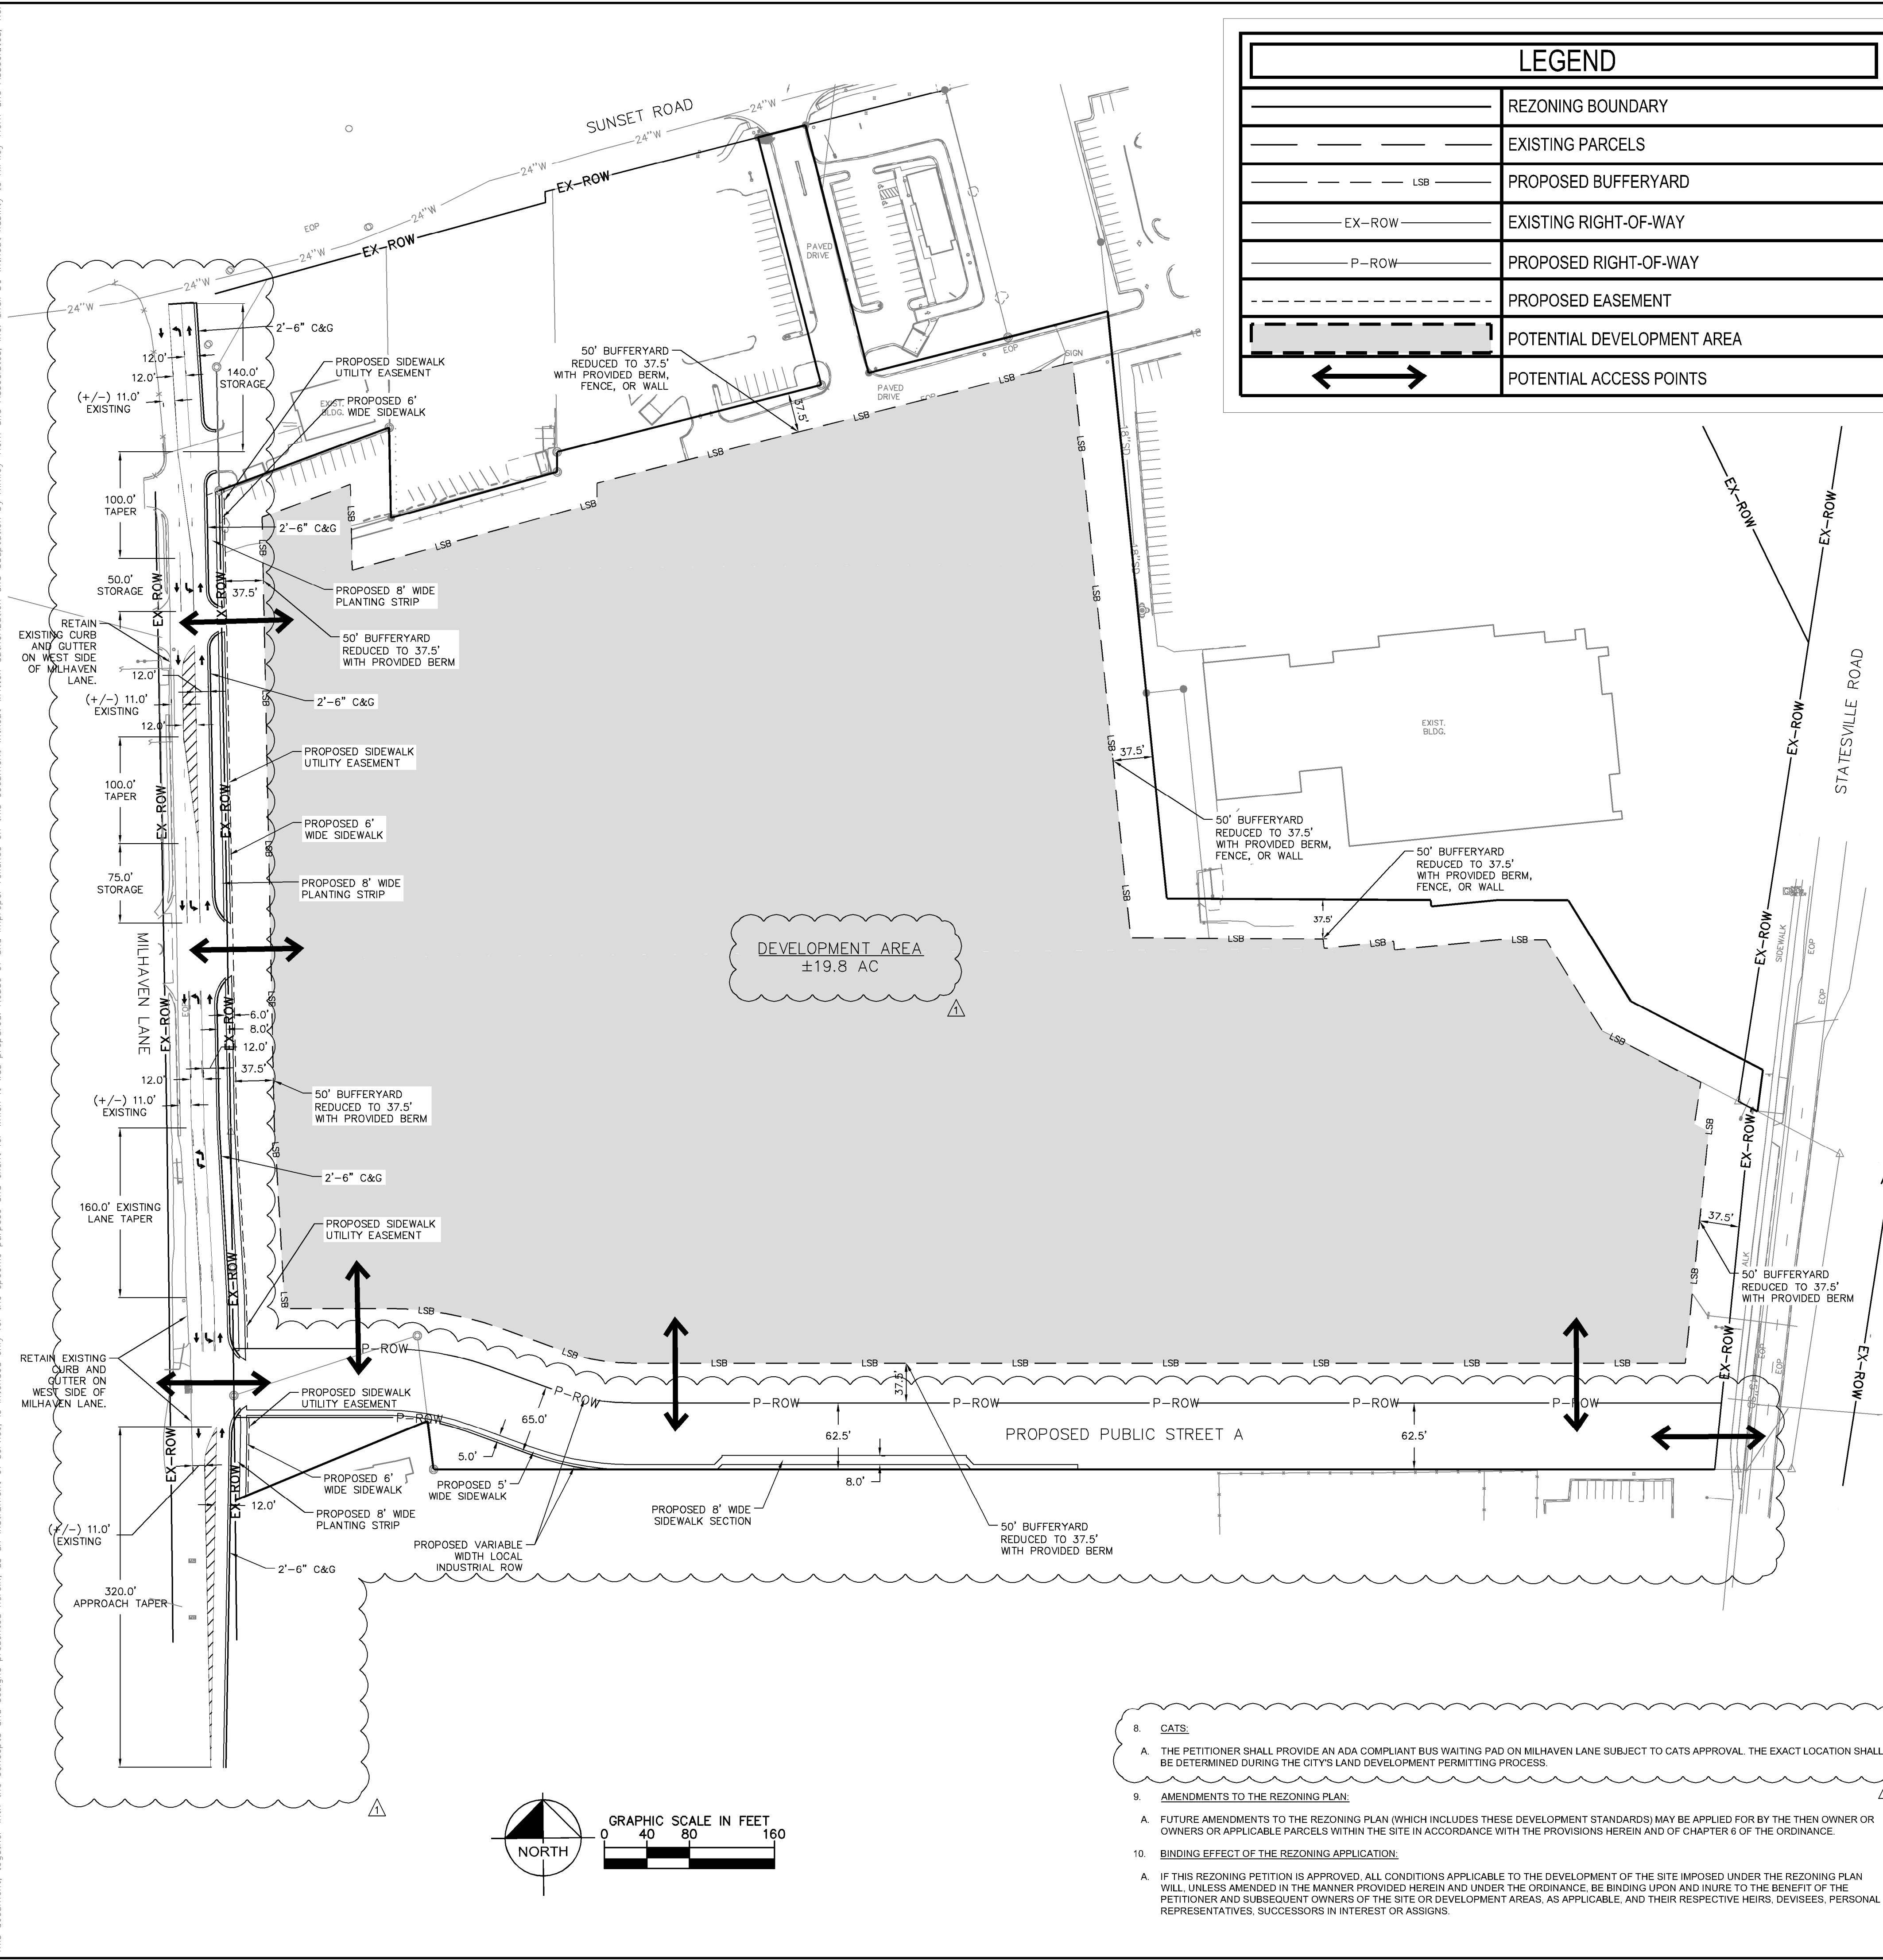

LEGEND	
	REZONING BOUNDARY
	EXISTING PARCELS
	PROPOSED BUFFERYARD
	EXISTING RIGHT-OF-WAY
	PROPOSED RIGHT-OF-WAY
	PROPOSED EASEMENT
	POTENTIAL DEVELOPMENT AREA
	POTENTIAL ACCESS POINTS