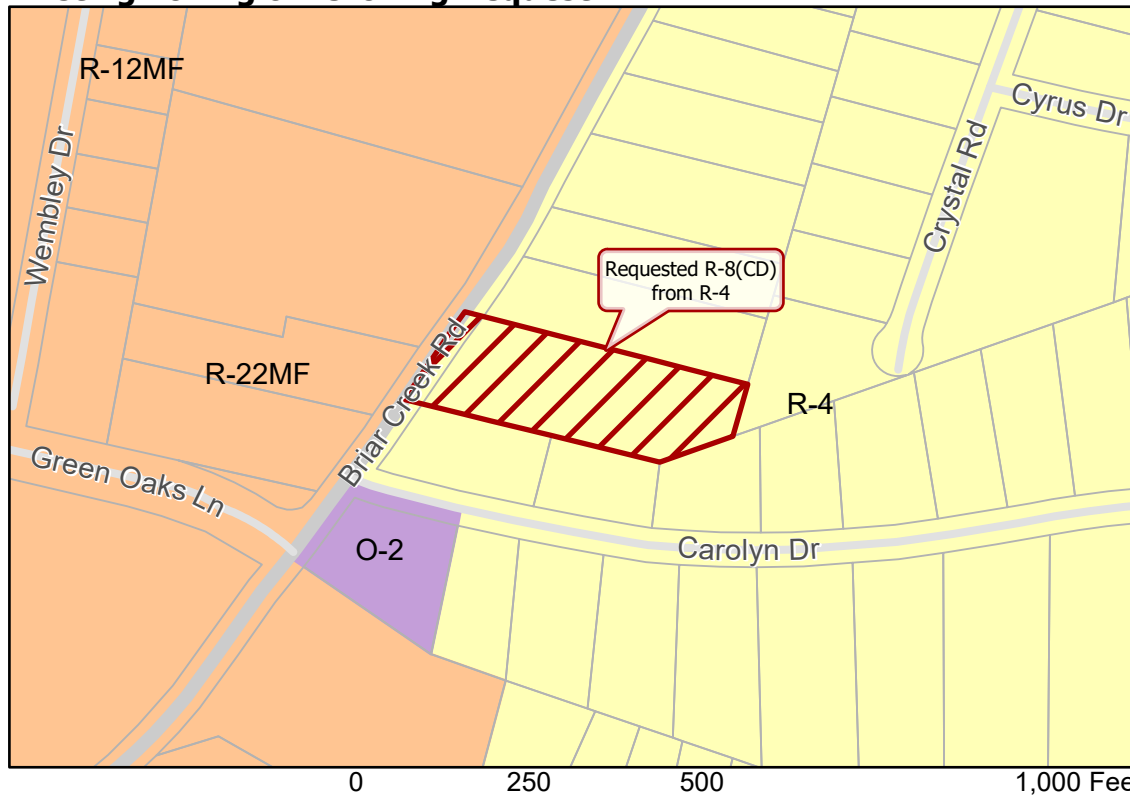

2020-107: Drakeford Communities

Current Zoning R-4 (Single Family Residential)
Requested Zoning R-8(CD) (Single Family Residential, Conditional)

Approximately 1.3 acres
Location of Requested Rezoning

Rezoning Map

- 2020-107
- Inside City Limits
- Parcel
- Streams
- FEMA Flood Plain
- City Council District 1-Larken Egleston

Existing Zoning & Rezoning Request

- Requested R-8(CD) from R-4
- Single Family
- Multi-Family
- Office