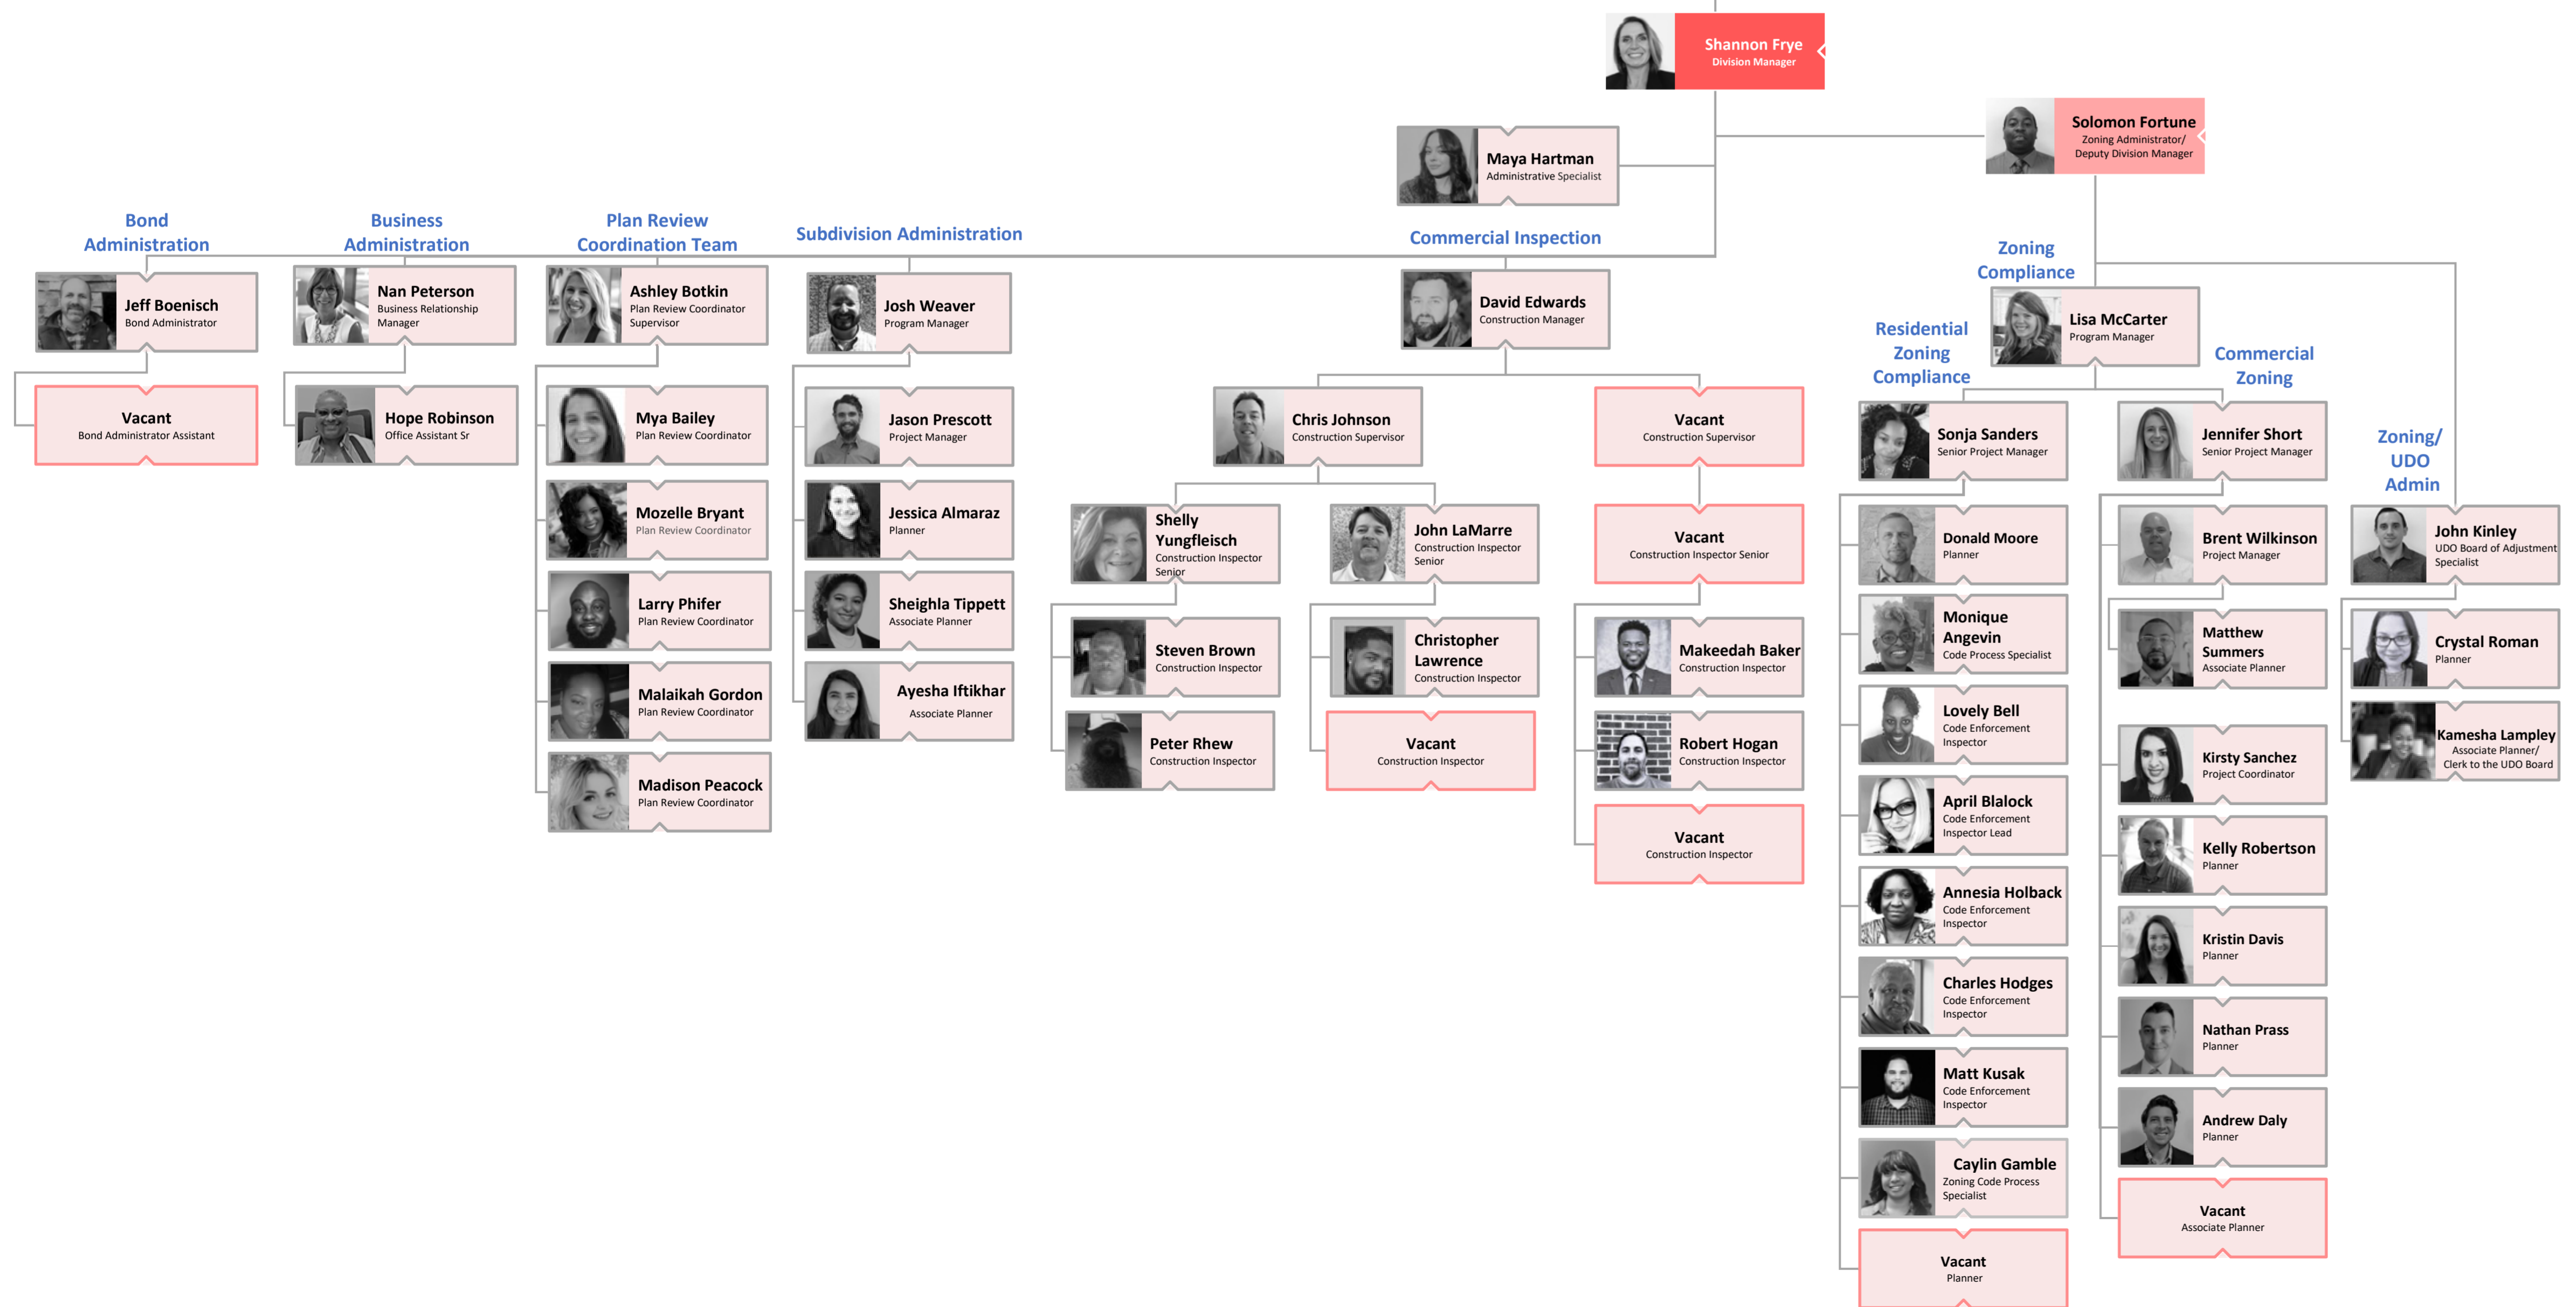

City of Charlotte

Planning, Design & Development Department

Creating Great Places for Our Community

4/15/2024

BUSINESS EXECUTIVE SERVICES DIVISION

LAND DEVELOPMENT

COMMUNITY TREE CANOPY PRESERVATION

ENTITLEMENT SERVICES

LONG RANGE PLANNING

DESIGN AND PRESERVATION

REGIONAL TRANSPORTATION PLANNING