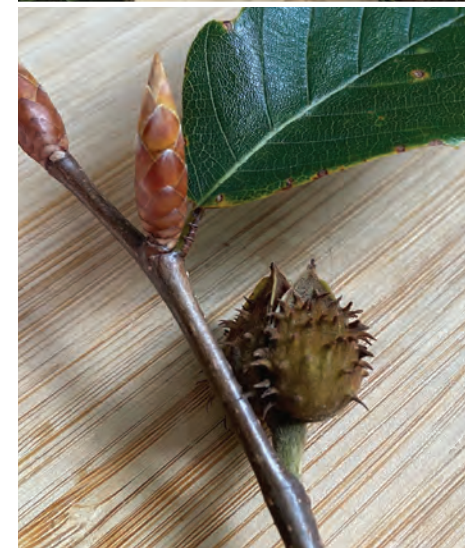

**TYPE:**  
Deciduous

**SIZE:**  
80 feet high  
80 feet wide

**SUN:**  
Full to partial sun

**FLOWERS:**  
Insignificant

**USDA ZONES:**  
3-9

**ID TIPS:**  
Unlike most trees,  
beeches retain smooth  
bark in age.

**WILDLIFE VALUE:**  
Squirrels, chipmunks, deer,  
foxes, ducks and bluejays  
all feed on beechnuts.

**INTERESTING FACT:**  
The trunks are favorites  
for carving.

LOOK FOR SAW-  
TOOTH EDGES  
ON LEAVES

# AMERICAN BEECH

## FAGUS GRANDIFOLIA

The American beech is a large deciduous tree with a dense, upright-oval to rounded-spreading crown. Foliage turns golden brown in fall and trees hold onto leaves into the winter. Female flowers turn into pointy beechnuts covered by spiny bracts. They are easy to spot in local forests in the winter with their bronze leaves and smooth, pale bark.