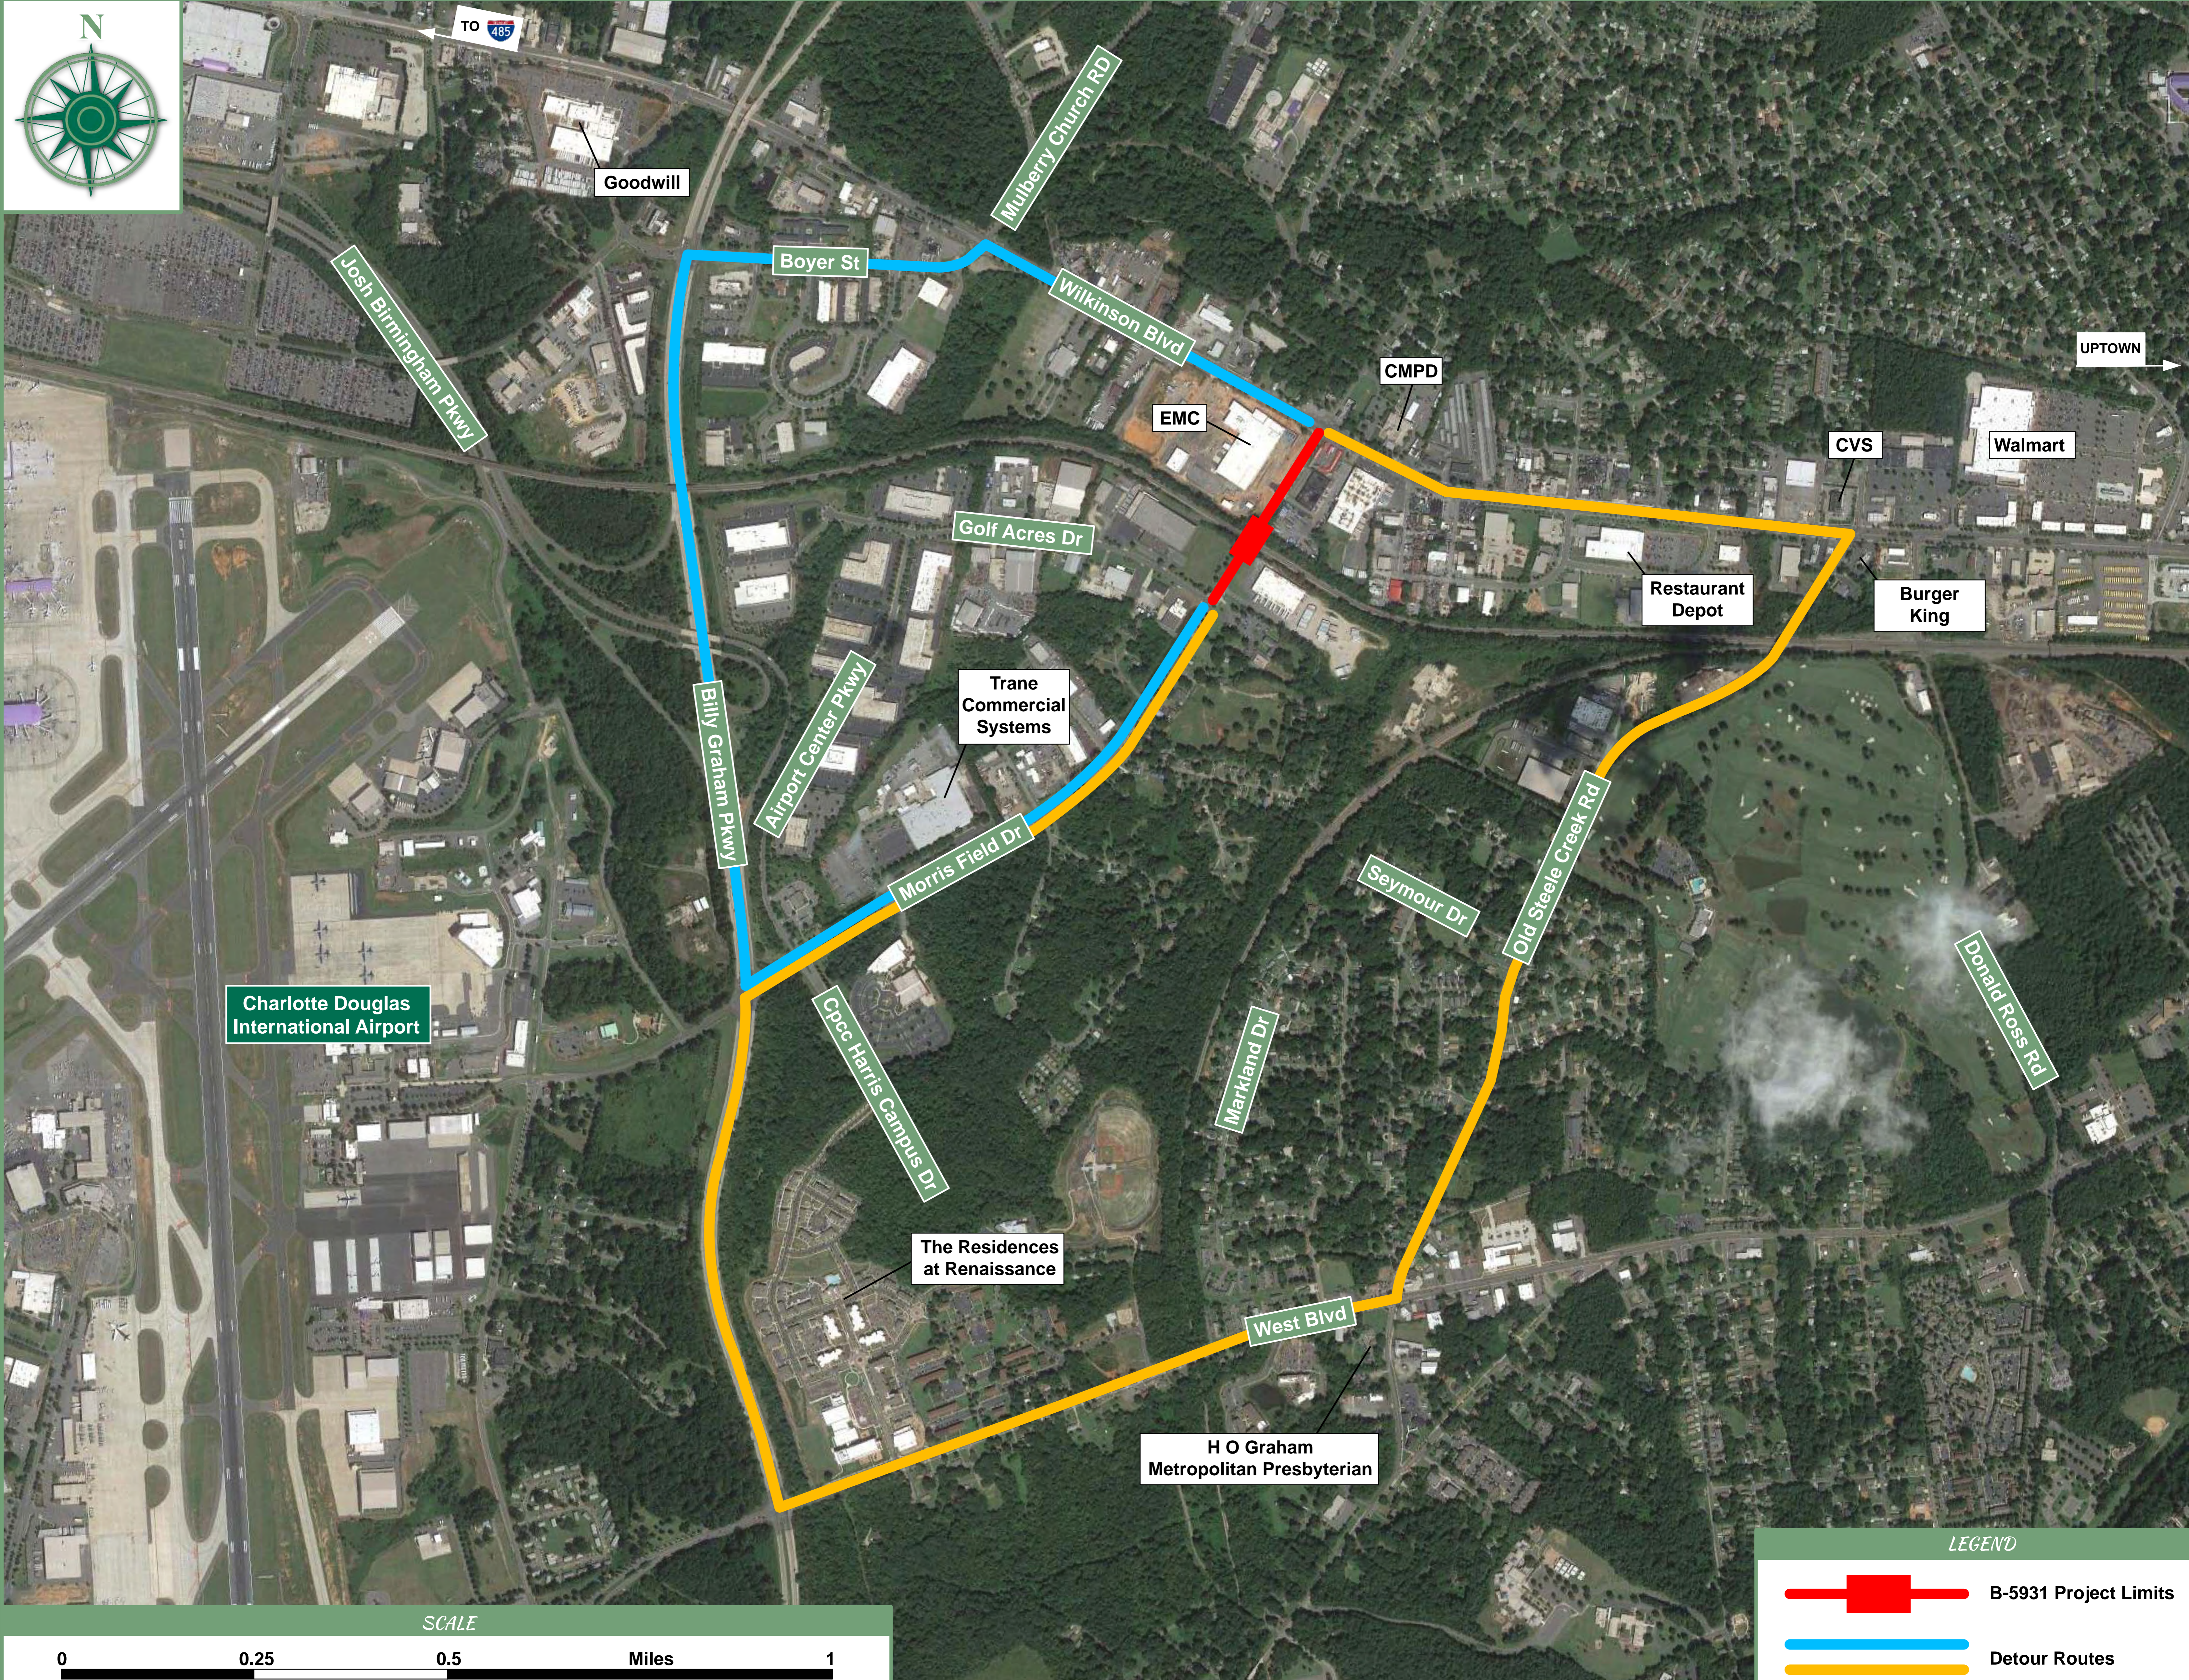

LEGEND

- B-5931 Project Limits
- Detour Routes
- Detour Routes

Project Location Map and Detour Route

Morris Field Drive Bridge Replacement

LEGEND

- B-5931 Project Limits
- Detour Routes
- Detour Routes

Project Location Map and Detour Route

Morris Field Drive Bridge Replacement