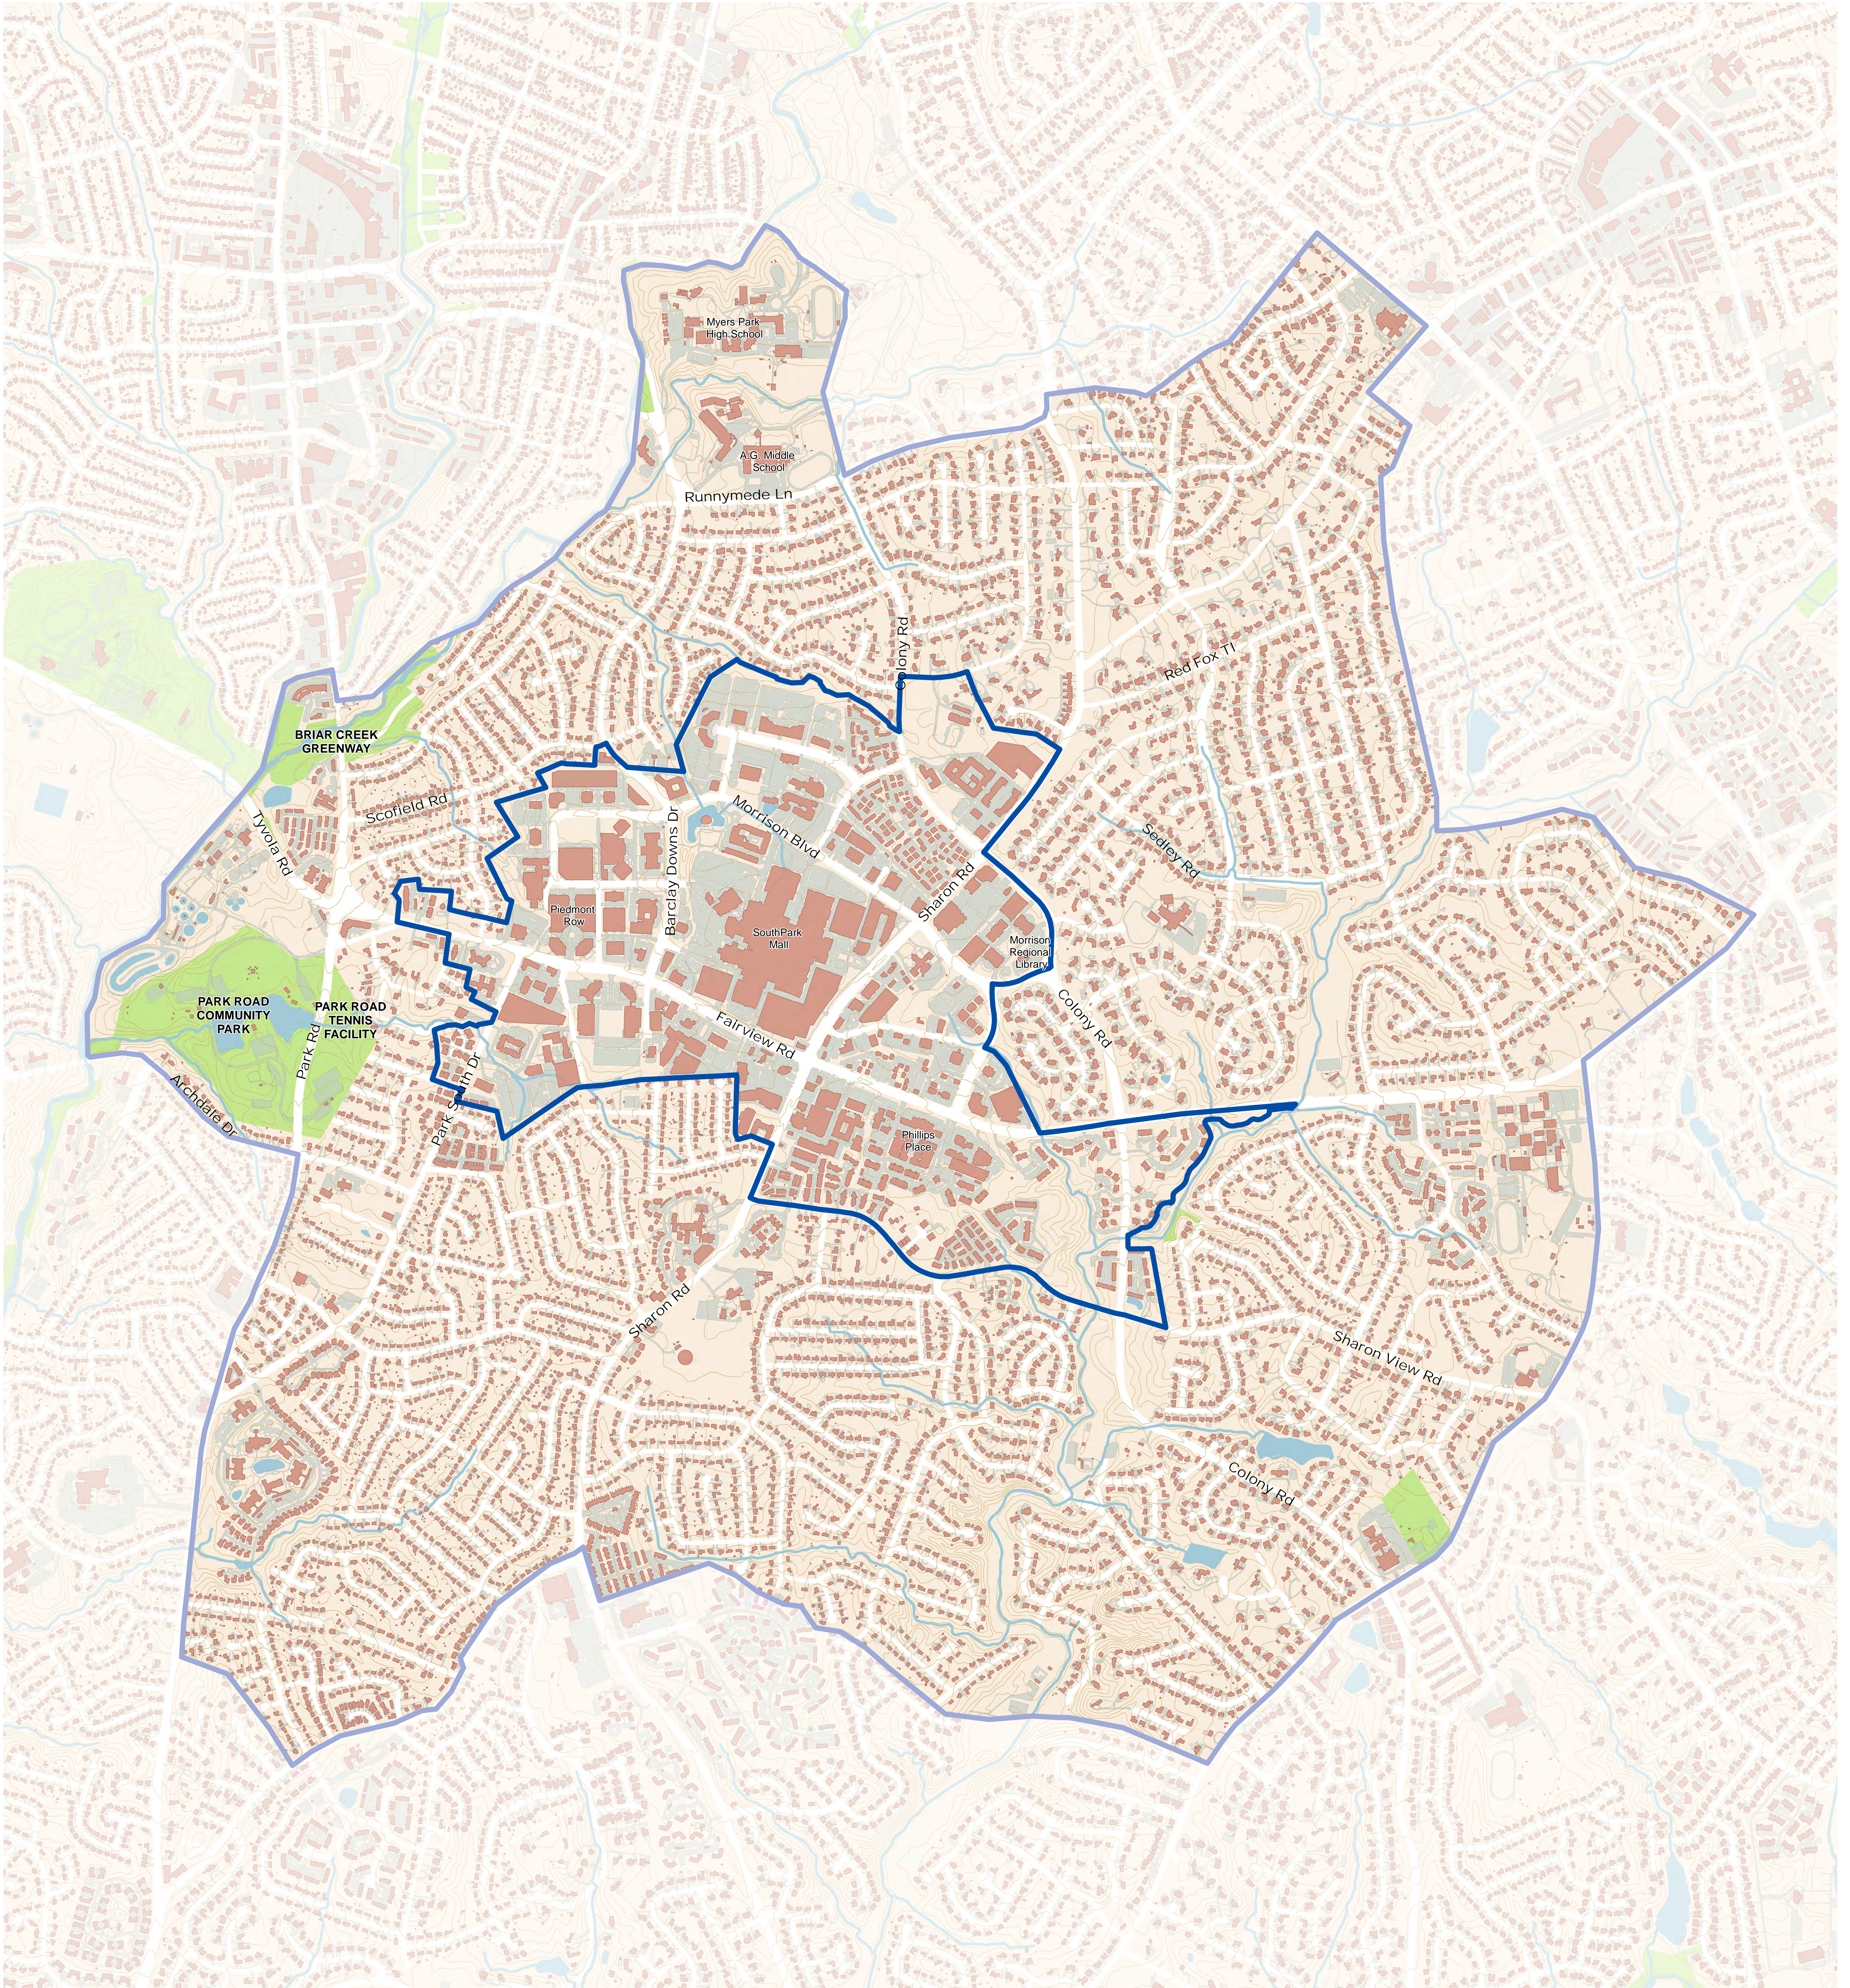

Charlotte Comprehensive Neighborhood Improvement Program

SouthPark Study Area Map