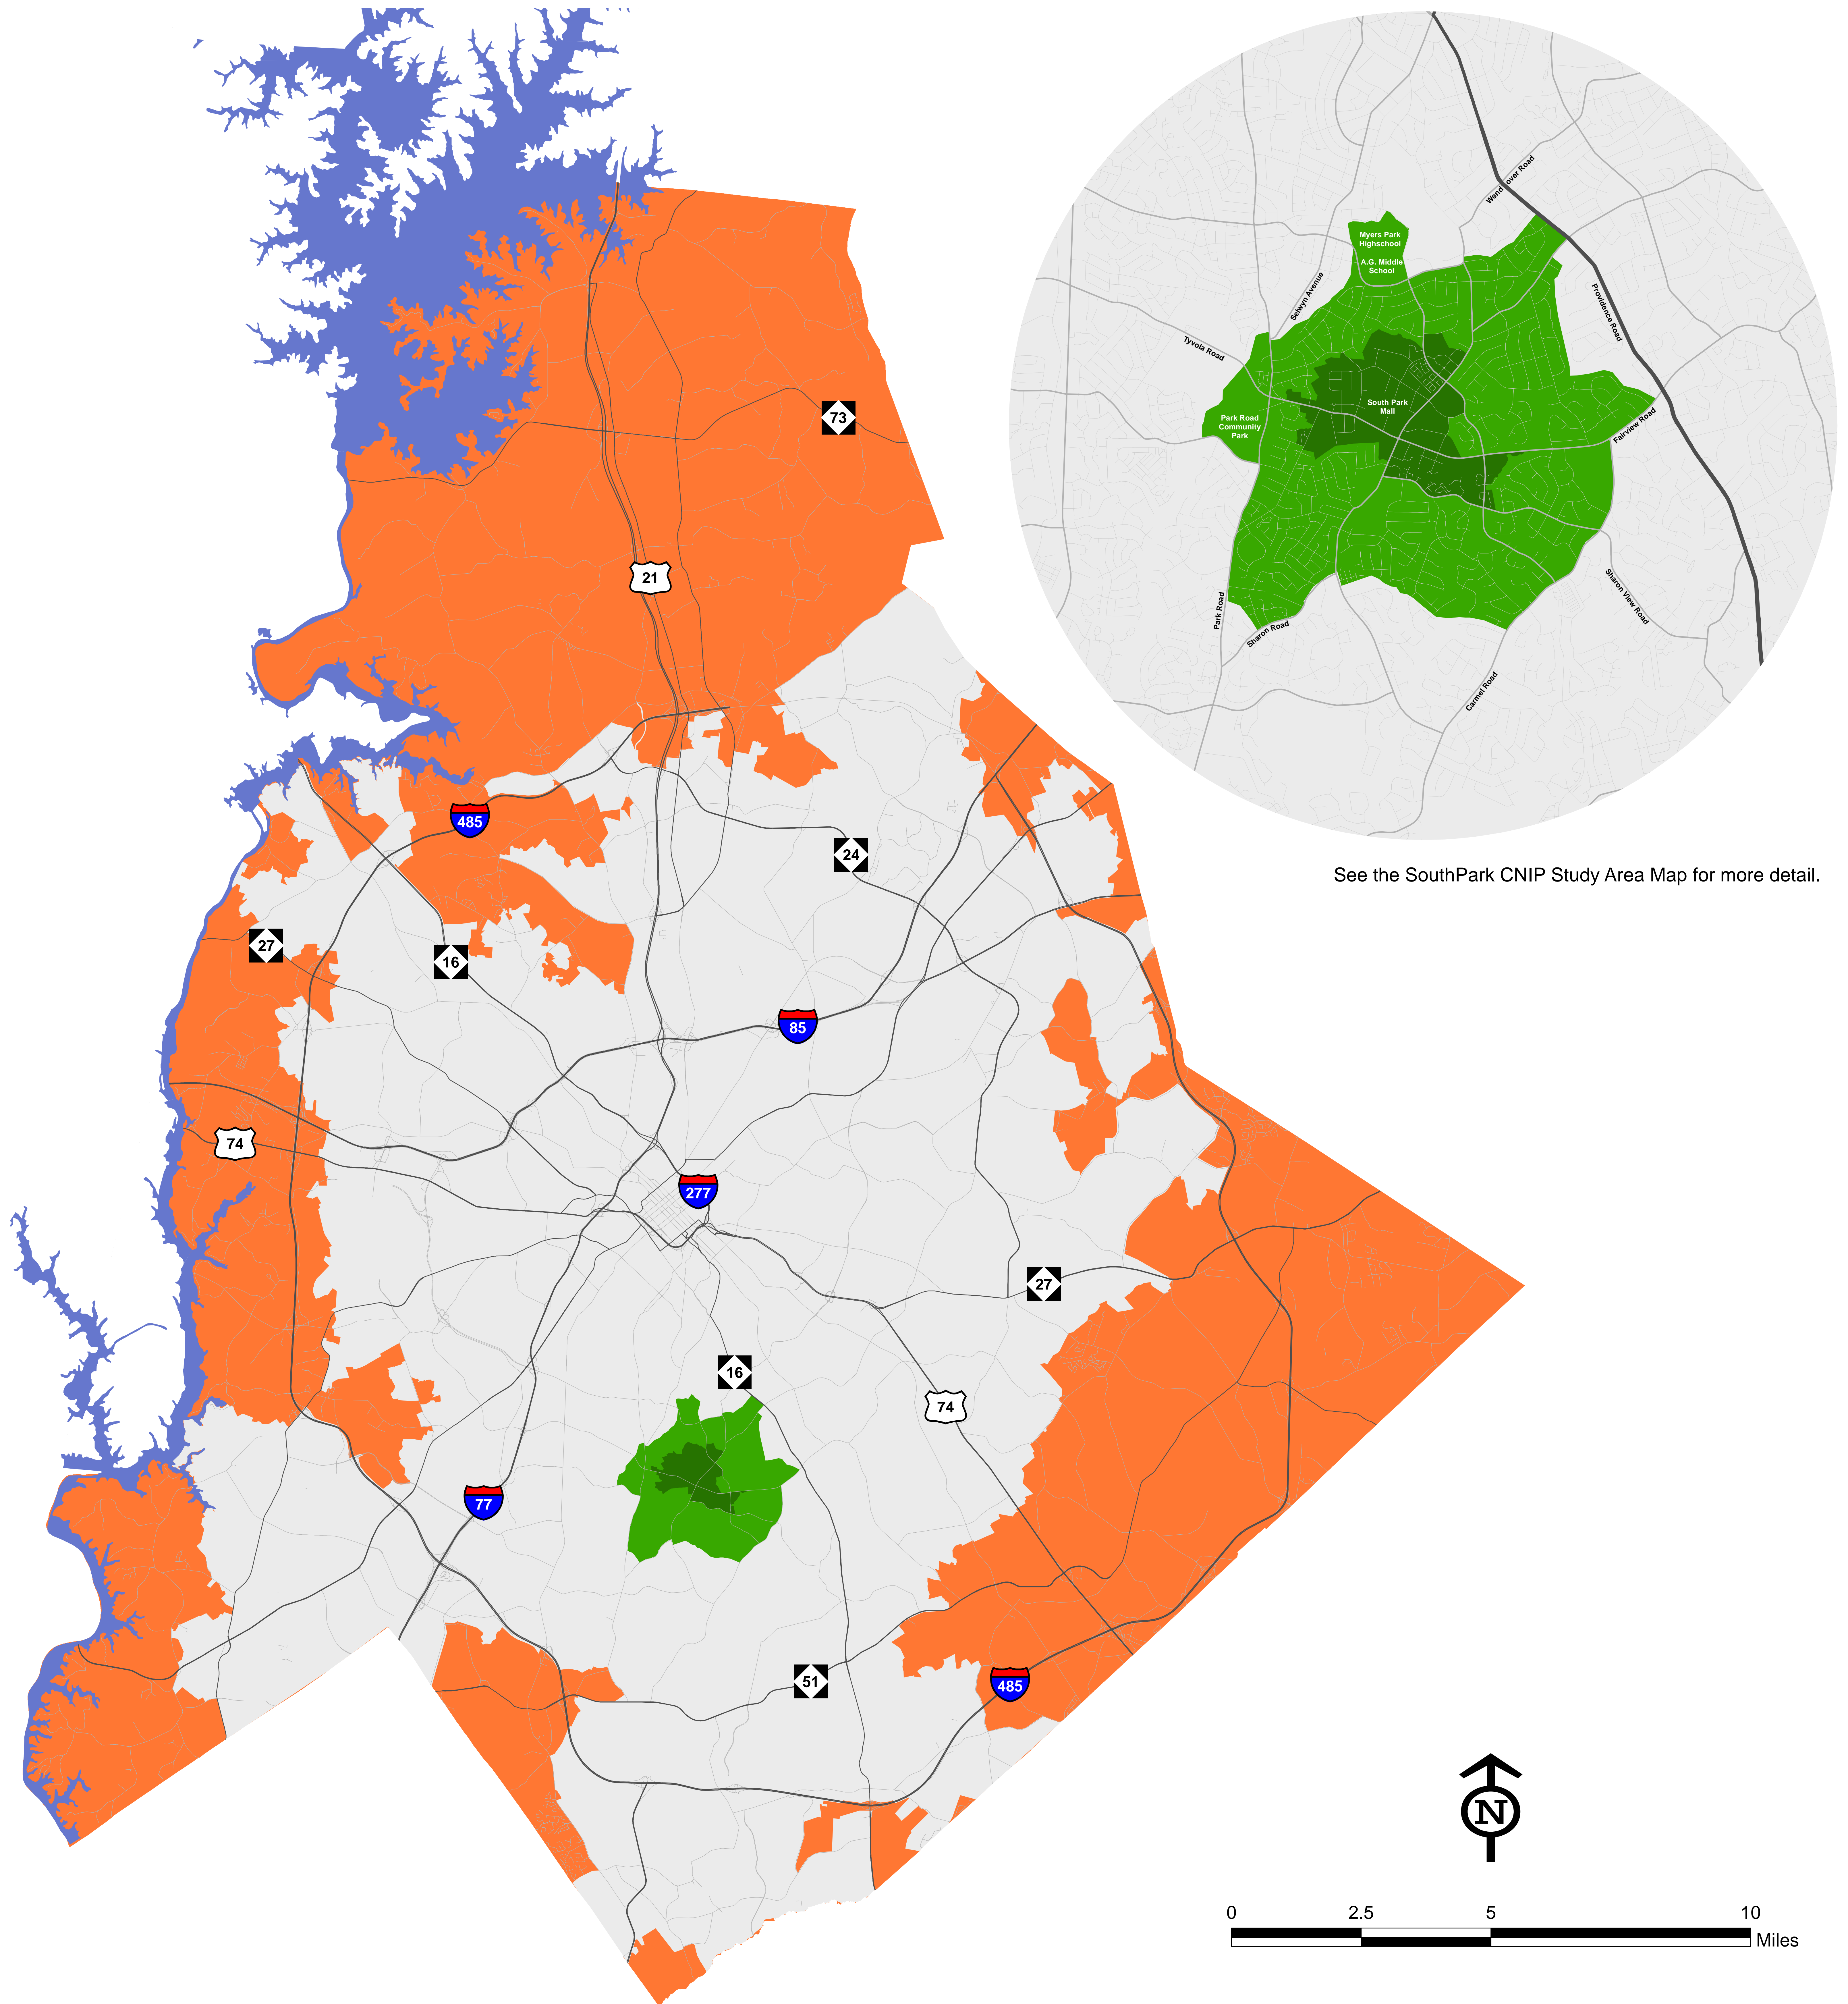

Charlotte Comprehensive Neighborhood Improvement Program

SouthPark CNIP Area Context Map

- Mecklenburg County
- Charlotte City Limits
- CNIP Focus Area (SouthPark Mixed-Use Activity Center)
- Area of Influence (Surrounding Neighborhoods)
- Water Bodies
- Other Streets
- Interstate, US Highway or NC Highway