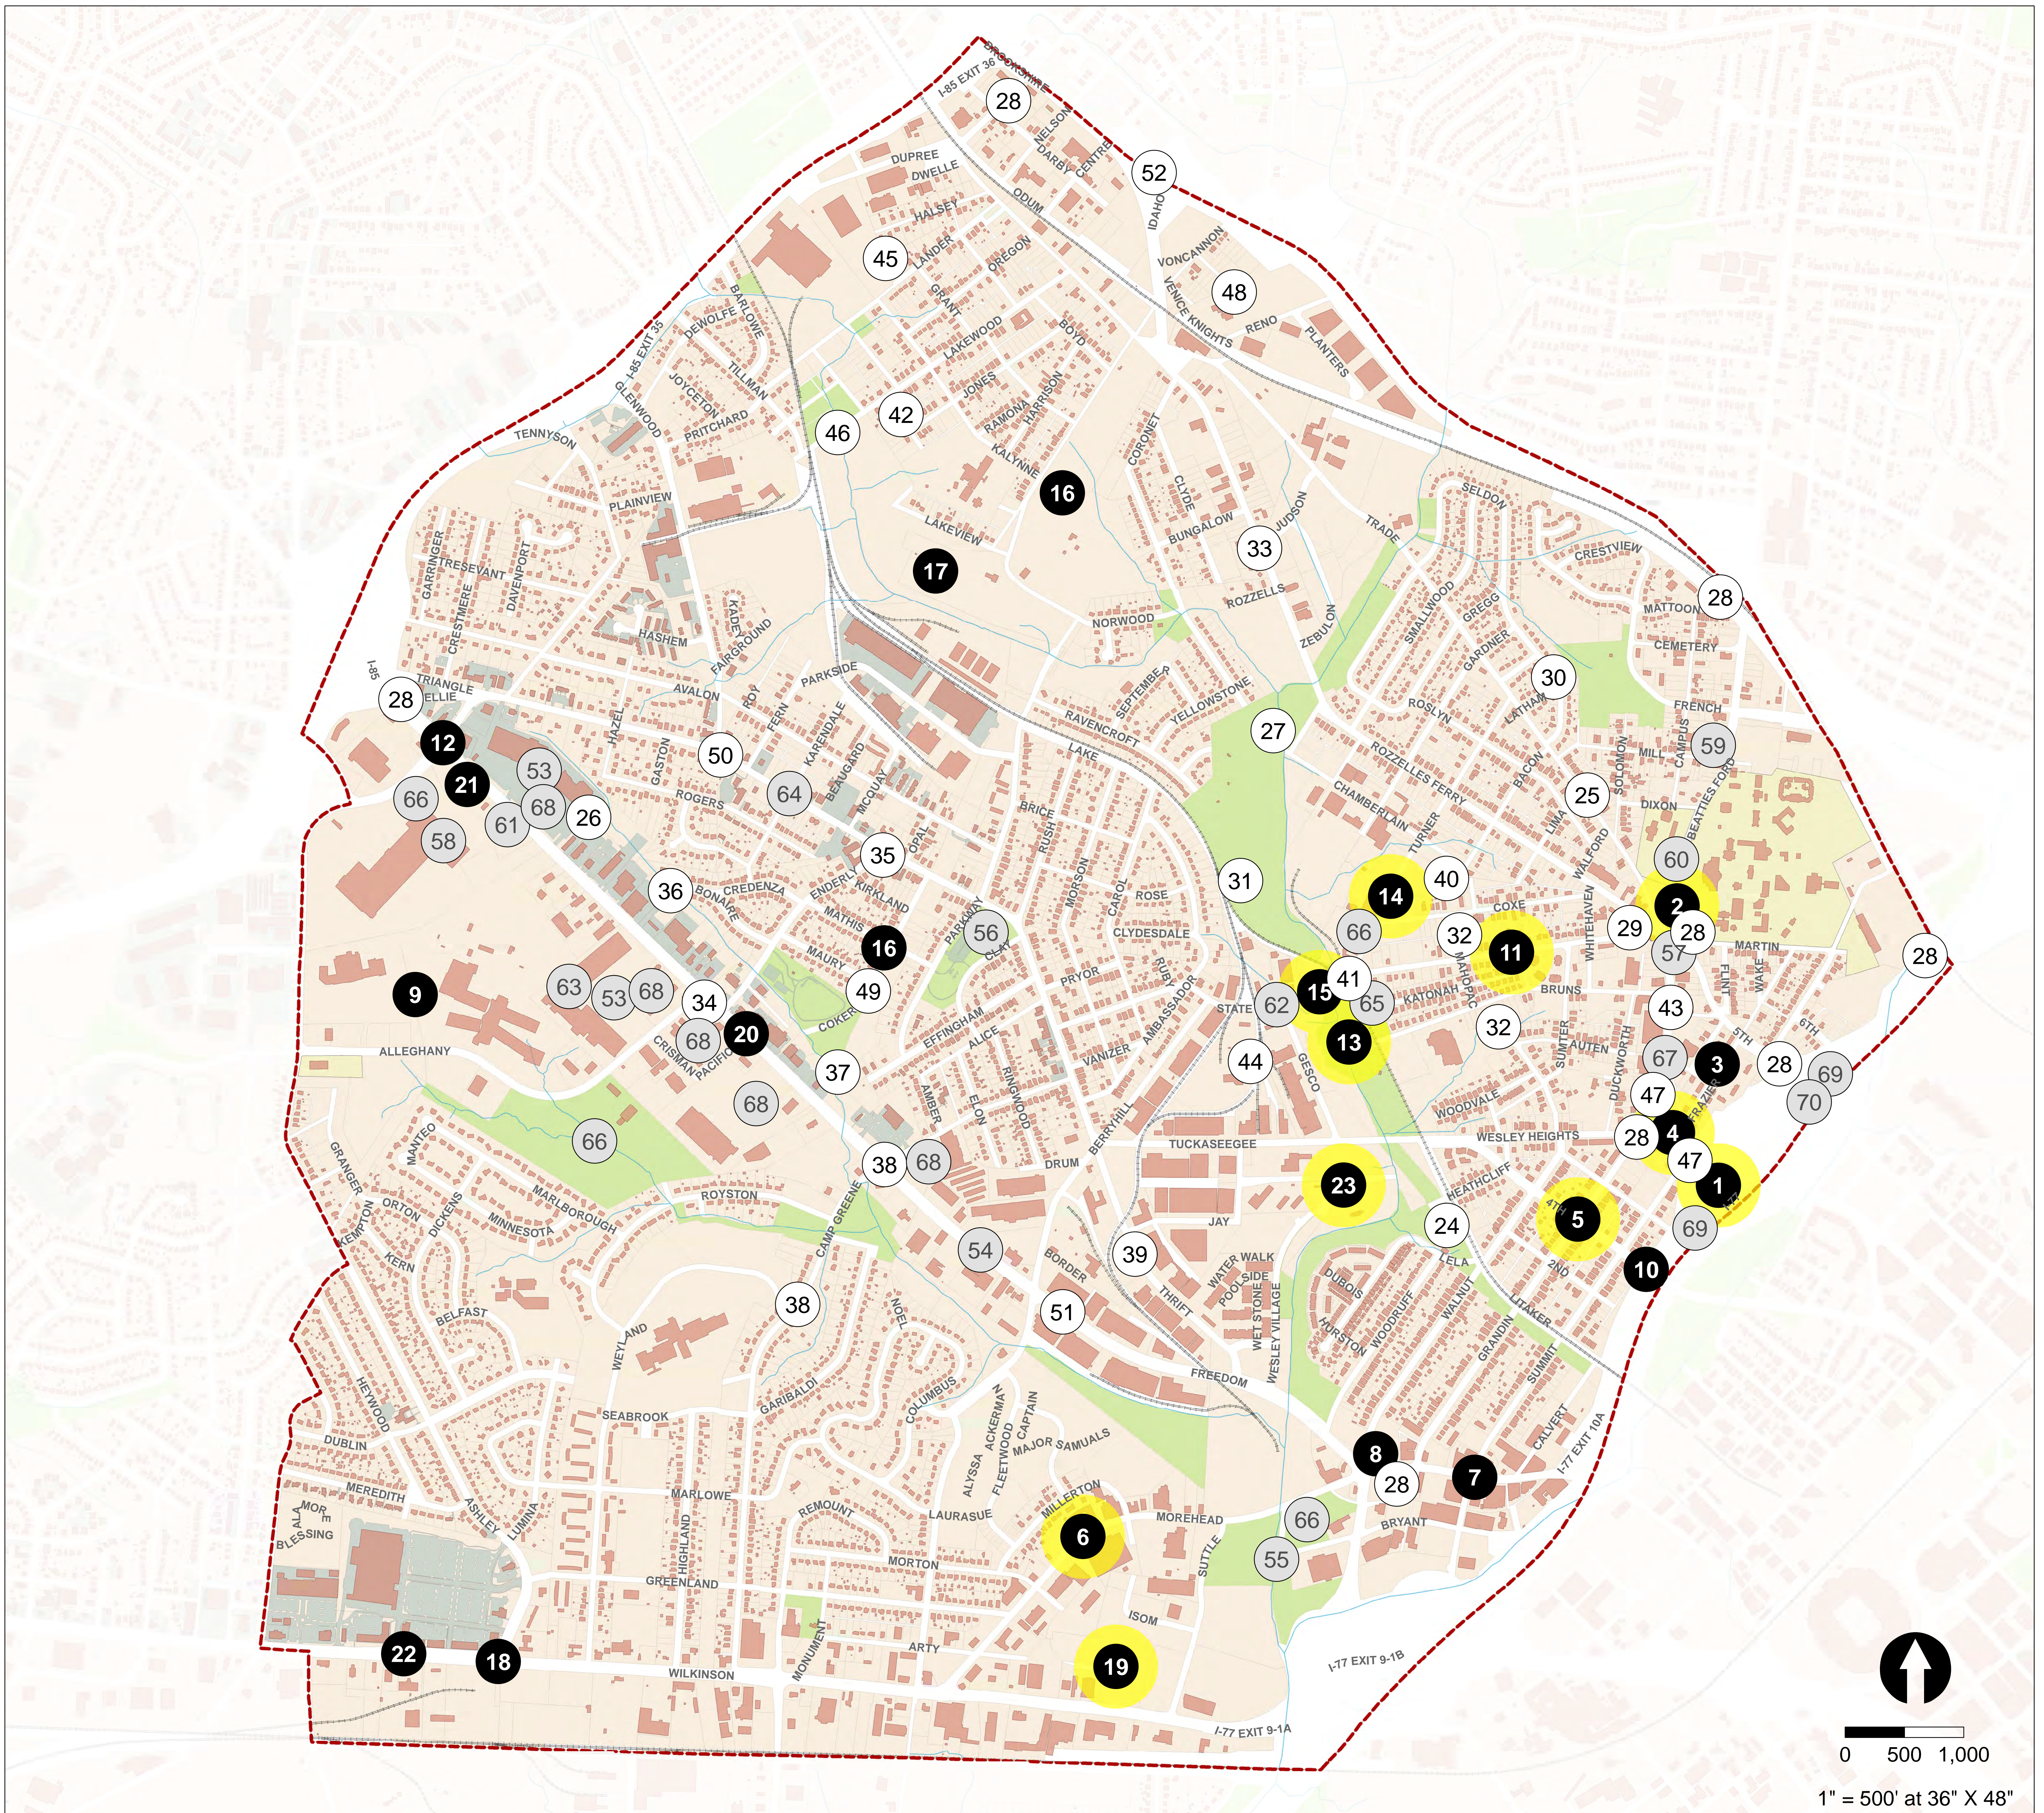

Comprehensive Neighborhood Improvement Program (CNIP)

West Trade/Rozzelles Ferry Road Neighborhood

Locations for the Complete List of Candidate CNIP Projects

- | | | |
|--|---------------------|--------------------------------|
| Study Area Boundary | Parcels | Streams |
| Highlighted CNIP Projects | Building Footprints | Park Property |
| Other CNIP Projects | Contour Lines | Impervious Surface |
| Non-CNIP Projects | Railroads | College or University Property |
| CNIP Projects Identified for Planning, Design & Construction | | |