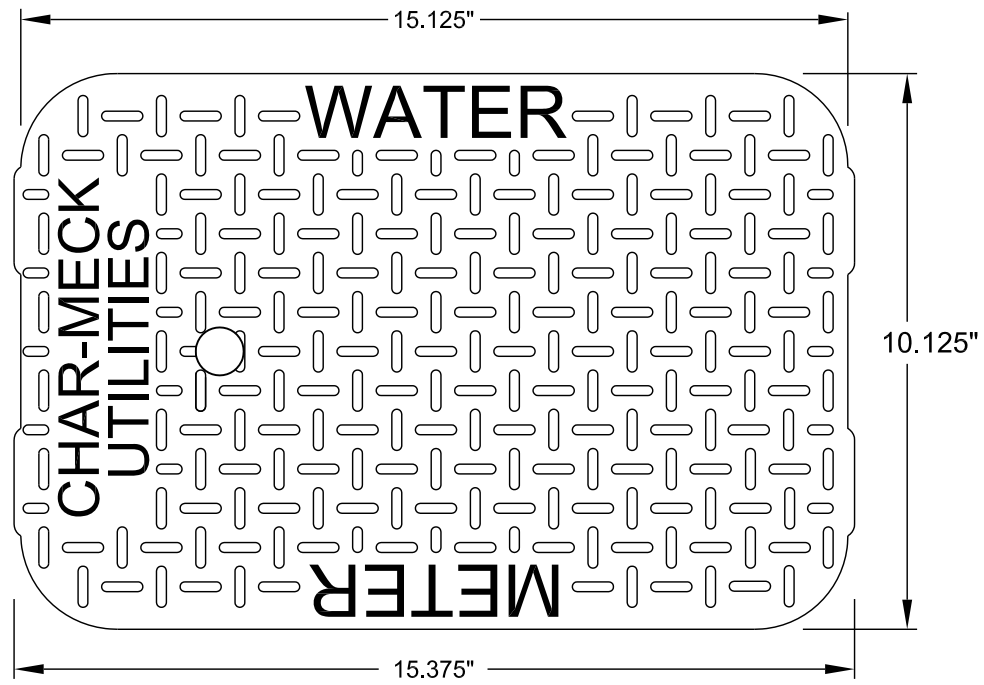

3/4 - INCH SERVICE LID

# DFW 36C - RSGSM - LID  
WEIGHT - INCLUDING REBARS - 6.50 LBS.

1 - INCH SERVICE LID

# DFW 65C - RSGSM - LID  
WEIGHT - INCLUDING REBARS - 23.50 LBS.

- NOTES:
- MATERIAL - HIGH DENSITY POLYETHYLENE ( HDPE ) - RECYCLED
  - COLOR - CHARLOTTE GREY
  - LOAD RATING - HEAVY DUTY
  - MANUFACTURER - DFW PLASTICS INC. OR APPROVED EQUAL

NO SCALE

STANDARD NO.	PP
VERSION NO.	V1.0
VERSION DATE	7.14.2011

WATER METER BOX - PLASTIC LID  
FOR 3/4 - INCH AND 1 - INCH WATER SERVICES

CHARLOTTE-MECKLENBURG UTILITIES
STANDARD DETAILS
WATER