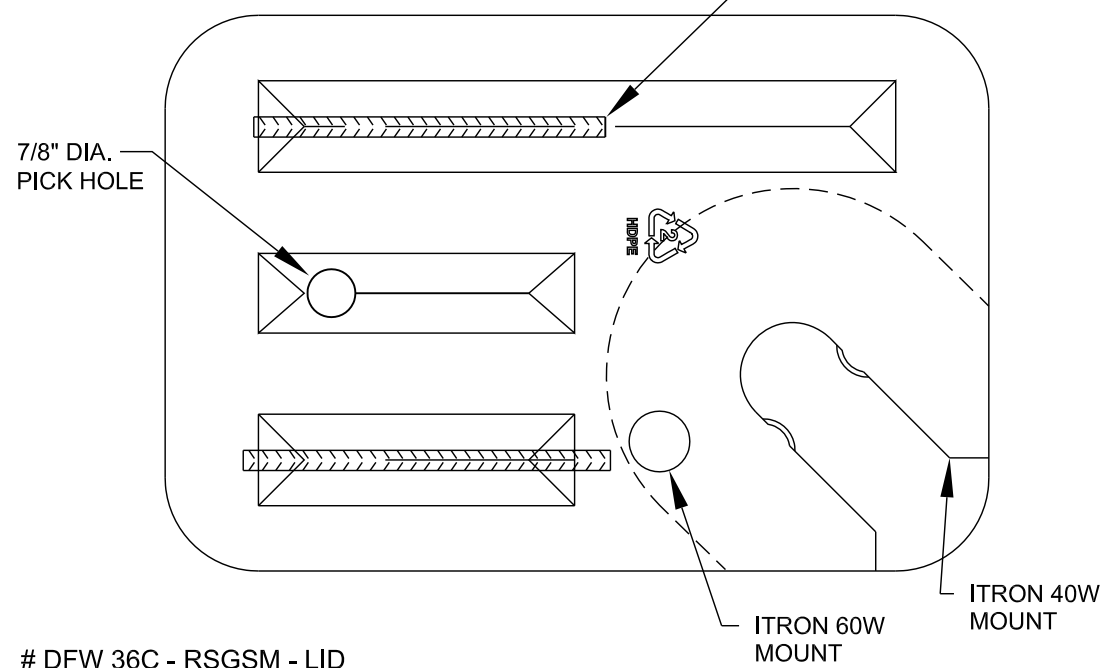

3/4 - INCH SERVICE LID

# DFW 36C - RSGSM - LID  
WEIGHT - INCLUDING REBARS - 6.50 LBS.

1 - INCH SERVICE LID

# DFW 65C - RSGSM - LID  
WEIGHT - INCLUDING REBARS - 23.50 LBS.

- NOTES:
- MATERIAL - HIGH DENSITY POLYETHYLENE ( HDPE ) - RECYCLED
  - COLOR - CHARLOTTE GREY
  - LOAD RATING - HEAVY DUTY
  - MANUFACTURER - DFW PLASTICS INC. OR APPROVED EQUAL

NO SCALE

STANDARD NO.	PP
VERSION NO.	V1.0
VERSION DATE	7.14.2011

WATER METER BOX - PLASTIC LID  
FOR 3/4 - INCH AND 1 - INCH WATER SERVICES

CHARLOTTE-MECKLENBURG UTILITIES
STANDARD DETAILS
WATER