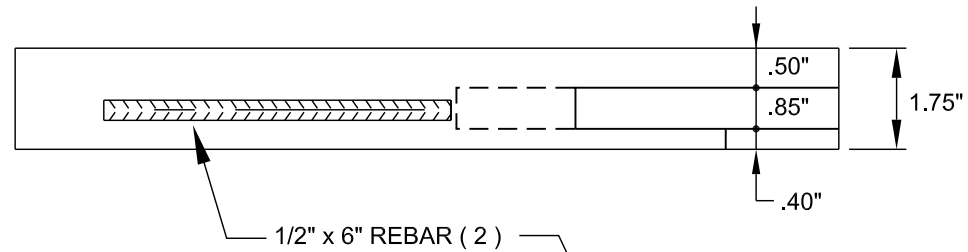

3/4 - INCH SERVICE LID

# DFW 36C - RSGSM - LID  
WEIGHT - INCLUDING REBARS - 6.50 LBS.

1 - INCH SERVICE LID

# DFW 65C - RSGSM - LID  
WEIGHT - INCLUDING REBARS - 23.50 LBS.

- NOTES:
- MATERIAL - HIGH DENSITY POLYETHYLENE ( HDPE ) - RECYCLED
  - COLOR - CHARLOTTE GREY
  - LOAD RATING - HEAVY DUTY
  - MANUFACTURER - DFW PLASTICS INC. OR APPROVED EQUAL

NO SCALE

STANDARD NO.	PP
VERSION NO.	V1.0
VERSION DATE	7.14.2011

WATER METER BOX - PLASTIC LID  
FOR 3/4 - INCH AND 1 - INCH WATER SERVICES

CHARLOTTE-MECKLENBURG UTILITIES
STANDARD DETAILS
WATER