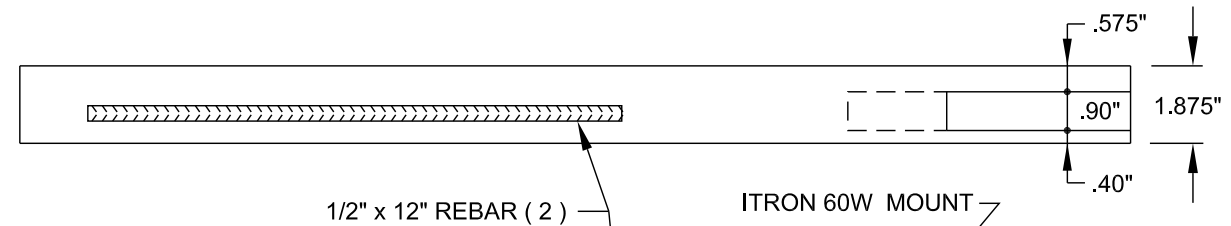

3/4 - INCH SERVICE LID

# DFW 36C - RSGSM - LID  
WEIGHT - INCLUDING REBARS - 6.50 LBS.

1 - INCH SERVICE LID

# DFW 65C - RSGSM - LID  
WEIGHT - INCLUDING REBARS - 23.50 LBS.

- NOTES:
- MATERIAL - HIGH DENSITY POLYETHYLENE ( HDPE ) - RECYCLED
  - COLOR - CHARLOTTE GREY
  - LOAD RATING - HEAVY DUTY
  - MANUFACTURER - DFW PLASTICS INC. OR APPROVED EQUAL

NO SCALE

STANDARD NO.	PP
VERSION NO.	V1.0
VERSION DATE	7.14.2011

WATER METER BOX - PLASTIC LID  
FOR 3/4 - INCH AND 1 - INCH WATER SERVICES

CHARLOTTE-MECKLENBURG UTILITIES
STANDARD DETAILS
WATER