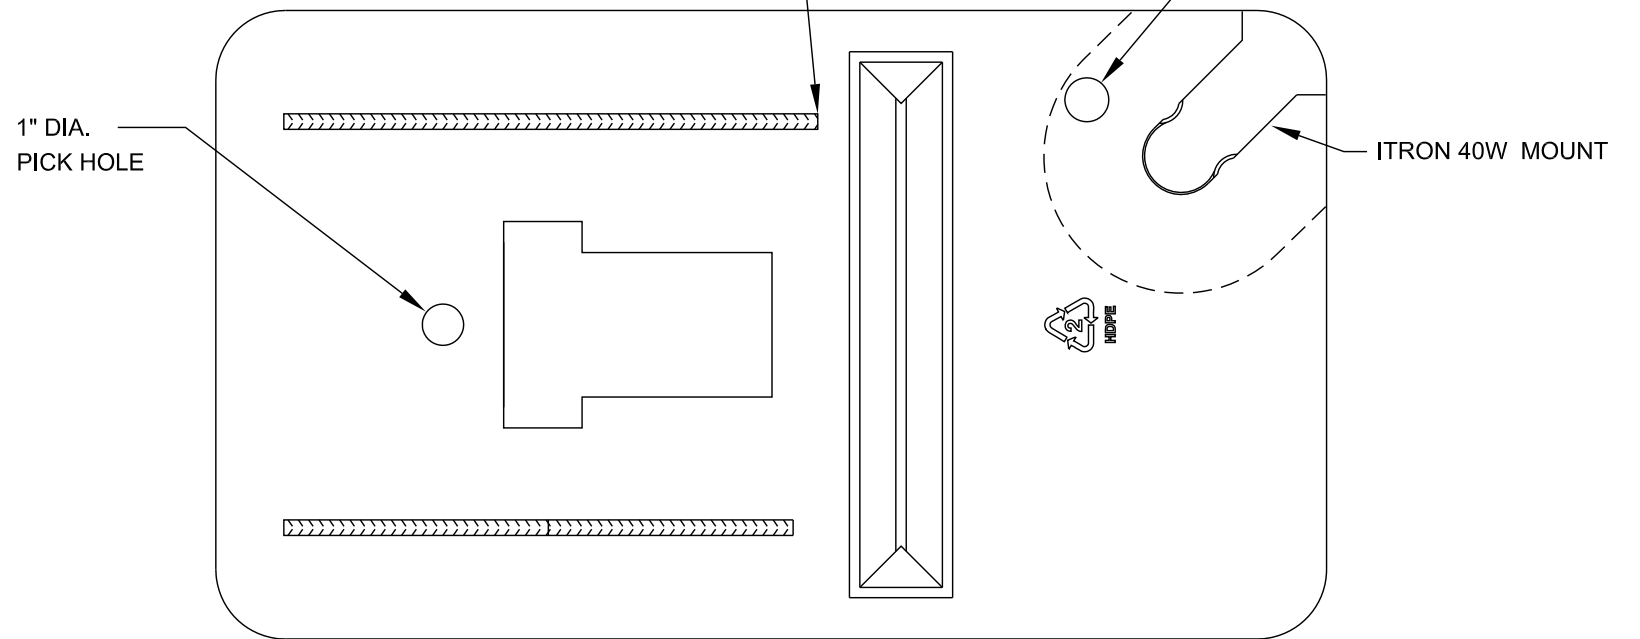

3/4 - INCH SERVICE LID

# DFW 36C - RSGSM - LID  
WEIGHT - INCLUDING REBARS - 6.50 LBS.

1 - INCH SERVICE LID

# DFW 65C - RSGSM - LID  
WEIGHT - INCLUDING REBARS - 23.50 LBS.

- NOTES:
- MATERIAL - HIGH DENSITY POLYETHYLENE ( HDPE ) - RECYCLED
  - COLOR - CHARLOTTE GREY
  - LOAD RATING - HEAVY DUTY
  - MANUFACTURER - DFW PLASTICS INC. OR APPROVED EQUAL

NO SCALE

STANDARD NO.	PP
VERSION NO.	V1.0
VERSION DATE	7.14.2011

WATER METER BOX - PLASTIC LID  
FOR 3/4 - INCH AND 1 - INCH WATER SERVICES

CHARLOTTE-MECKLENBURG UTILITIES
STANDARD DETAILS
WATER