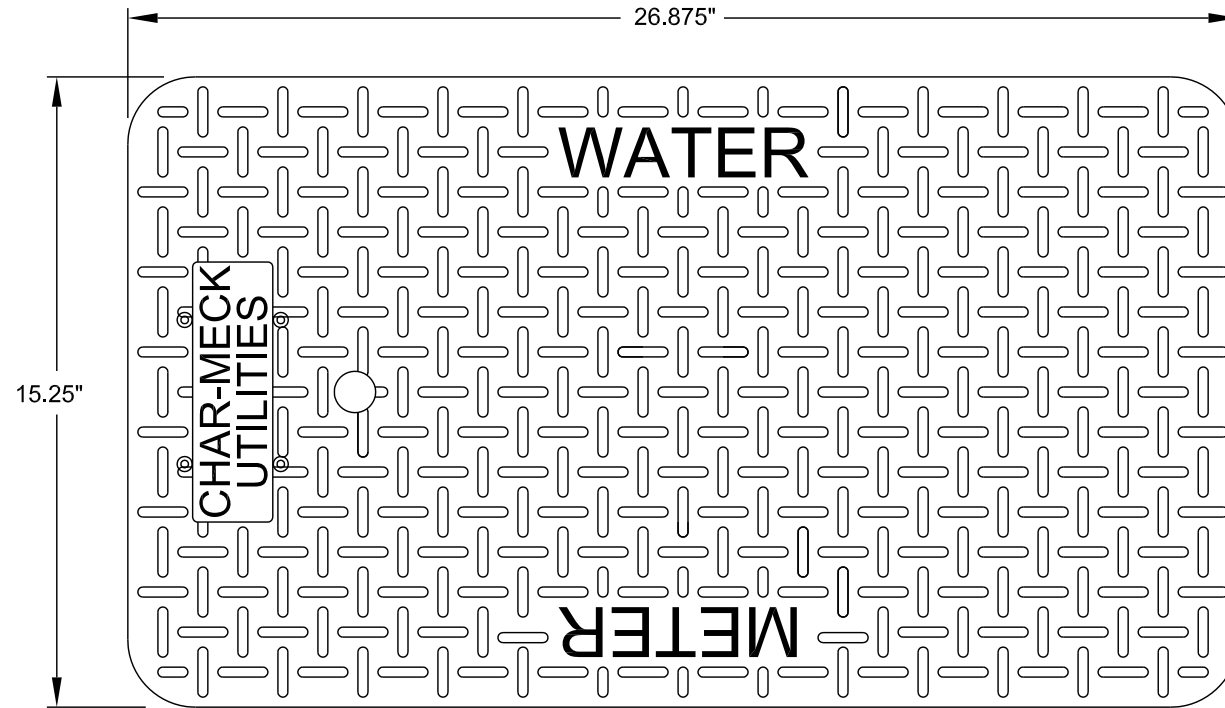

3/4 - INCH SERVICE LID

# DFW 36C - RSGSM - LID  
WEIGHT - INCLUDING REBARS - 6.50 LBS.

1 - INCH SERVICE LID

# DFW 65C - RSGSM - LID  
WEIGHT - INCLUDING REBARS - 23.50 LBS.

- NOTES:
- MATERIAL - HIGH DENSITY POLYETHYLENE ( HDPE ) - RECYCLED
  - COLOR - CHARLOTTE GREY
  - LOAD RATING - HEAVY DUTY
  - MANUFACTURER - DFW PLASTICS INC. OR APPROVED EQUAL

NO SCALE

STANDARD NO.	PP
VERSION NO.	V1.0
VERSION DATE	7.14.2011

WATER METER BOX - PLASTIC LID  
FOR 3/4 - INCH AND 1 - INCH WATER SERVICES

CHARLOTTE-MECKLENBURG UTILITIES
STANDARD DETAILS
WATER